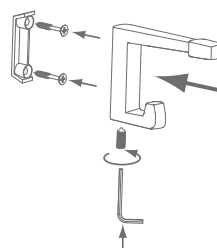

L 64	B/W 15	H 100	LA/CC 32	VE/PU 5