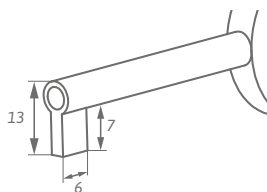

Bestellnummer | Order no.
361-42ZN8
361-42ZN10