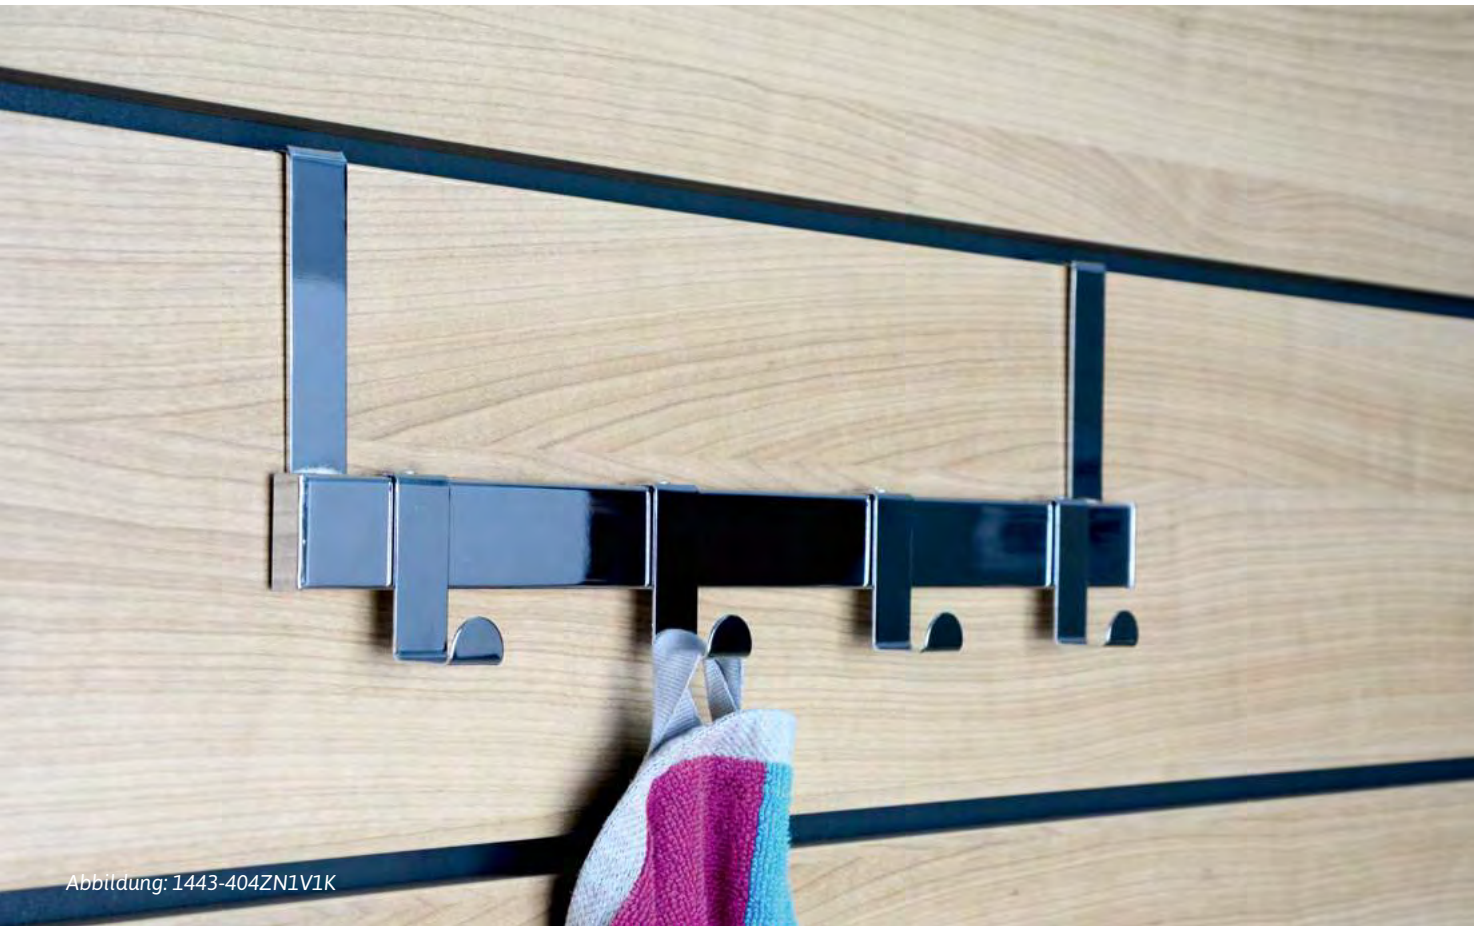

Stahl - Holz / steel - wood

Bestellnummer | Order no.
1296-650PB18HZ34
1296-650PB19HZ34

17 mm Tür / door

PB18HZ34 PB19HZ34

L B/W H VE/PU
645 117 96 5

Passend zu 1290 Seite 368, 1292, 1293 Seite 315, 1294 Seite 314, 1295 Seite 368
matching 1290 page 368, 1292, 1293 page 315, 1294 page 314, 1295 page 368

Abbildung: 1443-404ZN1V1K