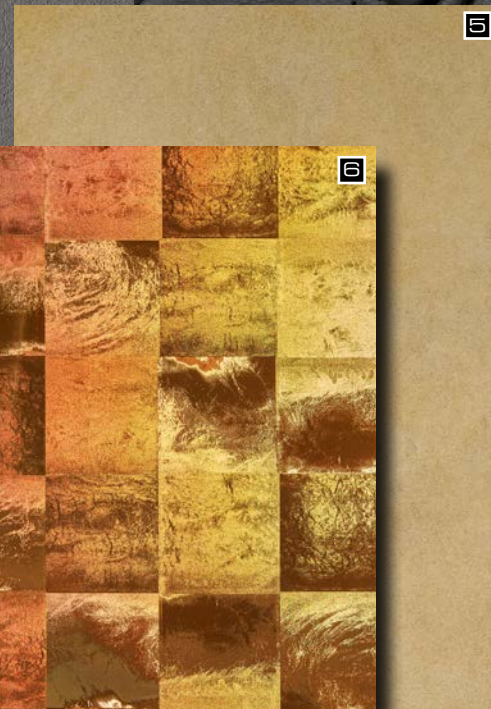

Project: Shopwindow, Product: MS Gold 10x10 flex. Classic

1

2

3

4

5

6

- 1 MS Gold 10x10 flex. Classic
- 2 SG MARBLE Grey AR+
- 3 LL COLLAGE Oro

- 4 LL ROMBO 85 Nero matt
- 5 DM Silent Gold AR
- 6 DM LUXURY Holografico

- 7 LL Charcoal Light