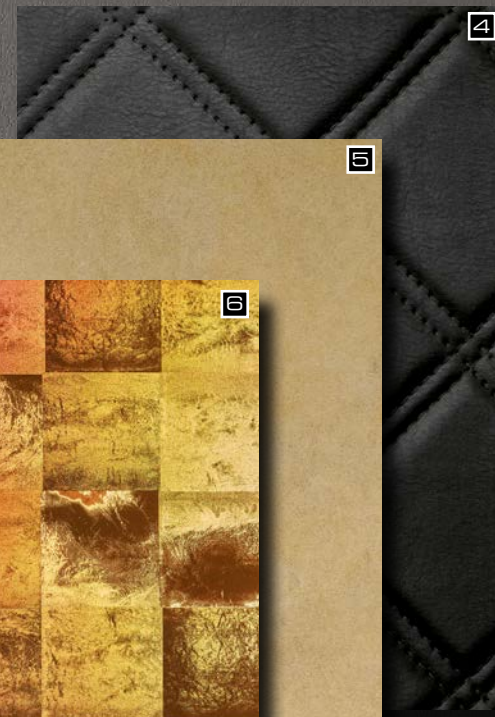

Project: Shopwindow, Product: MS Gold 10x10 flex. Classic

1

2

3

4

5

6

- 1 MS Gold 10x10 flex. Classic
- 2 SG MARBLE Grey AR+
- 3 LL COLLAGE Oro

- 4 LL ROMBO 85 Nero matt
- 5 DM Silent Gold AR
- 6 DM LUXURY Holografico

- 7 LL Charcoal Light