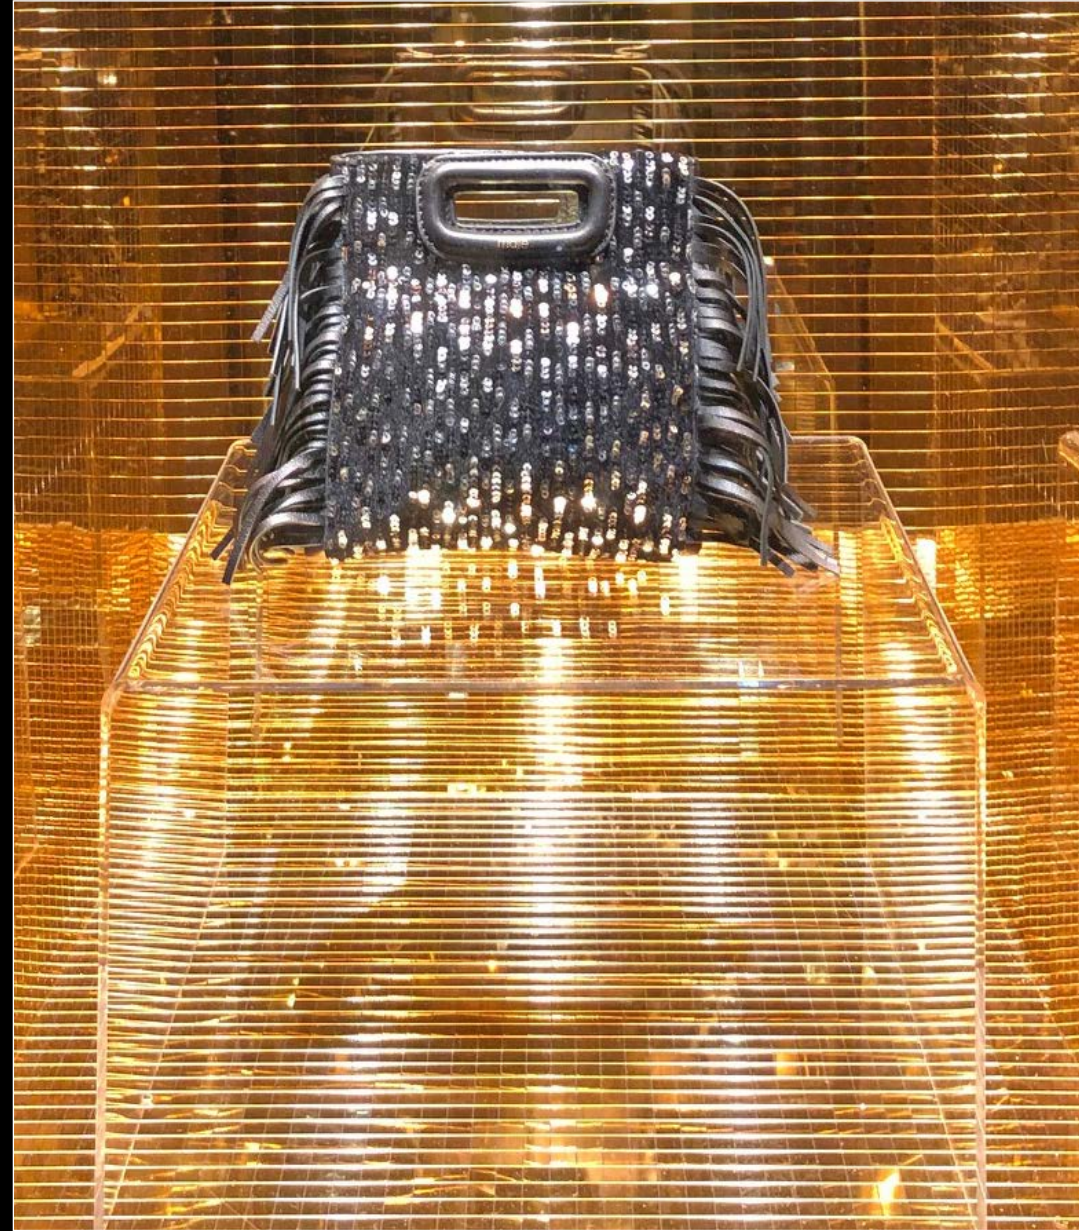

Project: Shopwindow, Product: MS Gold 10x10 flex. Classic

1

2

3

4

5

6

- 1 MS Gold 10x10 flex. Classic
- 2 SG MARBLE Grey AR+
- 3 LL COLLAGE Oro

- 4 LL ROMBO 85 Nero matt
- 5 DM Silent Gold AR
- 6 DM LUXURY Holografico

- 7 LL Charcoal Light