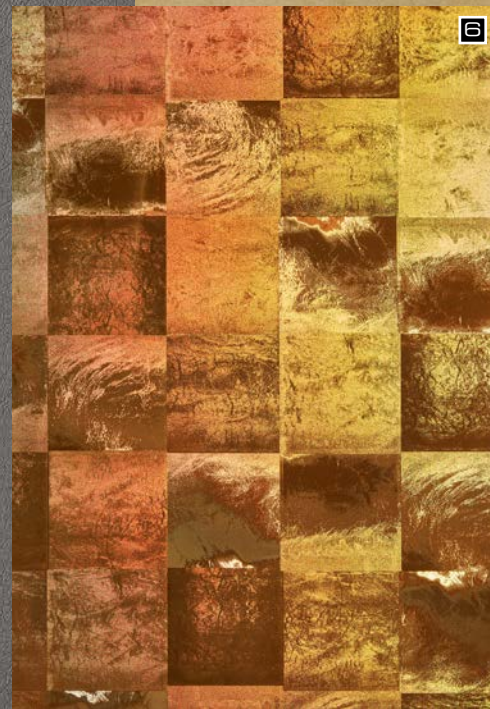

Project: Shopwindow, Product: MS Gold 10x10 flex. Classic

1

2

3

4

5

6

- 1 MS Gold 10x10 flex. Classic
- 2 SG MARBLE Grey AR+
- 3 LL COLLAGE Oro

- 4 LL ROMBO 85 Nero matt
- 5 DM Silent Gold AR
- 6 DM LUXURY Holografico

- 7 LL Charcoal Light