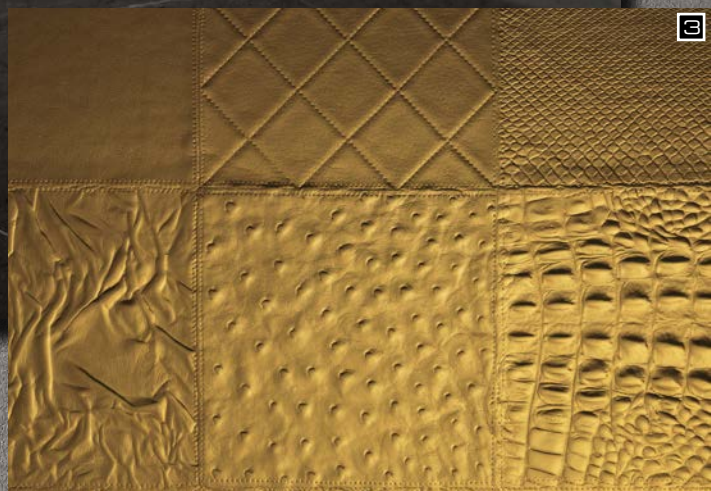

Project: Shopwindow, Product: MS Gold 10x10 flex. Classic

1

2

3

4

5

6

- 1 MS Gold 10x10 flex. Classic
- 2 SG MARBLE Grey AR+
- 3 LL COLLAGE Oro

- 4 LL ROMBO 85 Nero matt
- 5 DM Silent Gold AR
- 6 DM LUXURY Holografico

- 7 LL Charcoal Light