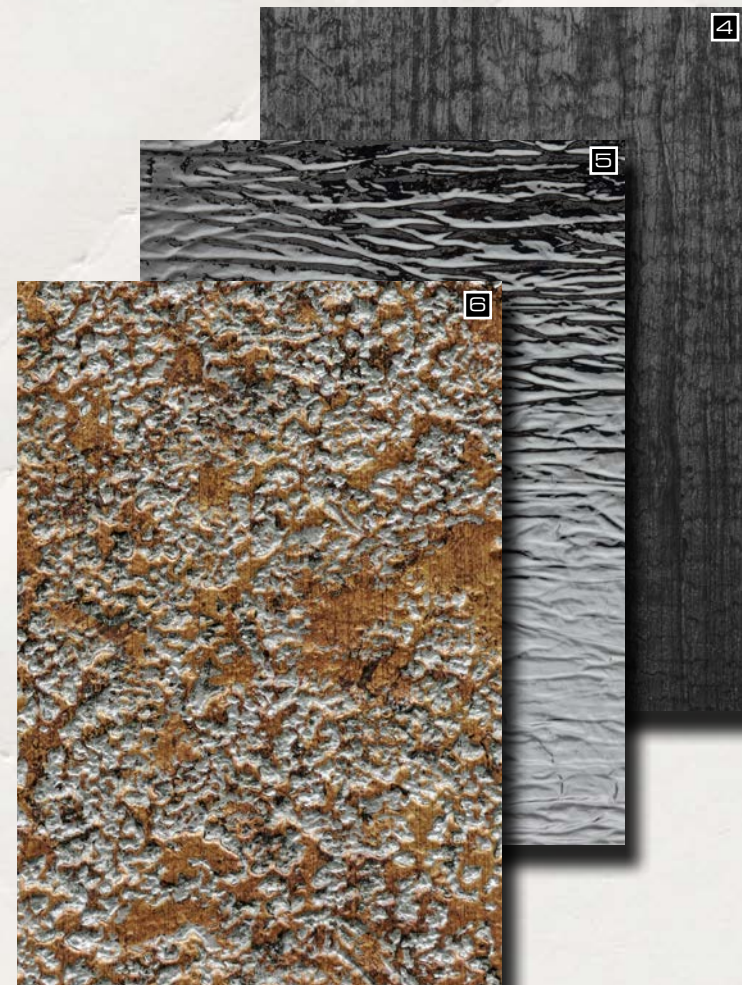

Project: Shopwindow Max Mara (Vienna), Photo: SIBU DESIGN, Product: DM LUXURY Gold

Stroll - are astonished - discover exclusive

- 1 DM Rosegold AR
- 2 DM REFINED METAL Silver AR
- 3 LL LEGUAN Copper

- 4 WL Carbonized Wood
- 5 SL CRASHED Mirror Silver
- 6 SL LAVA Copper

- 7 LL ROMBO 85 Bianco matt