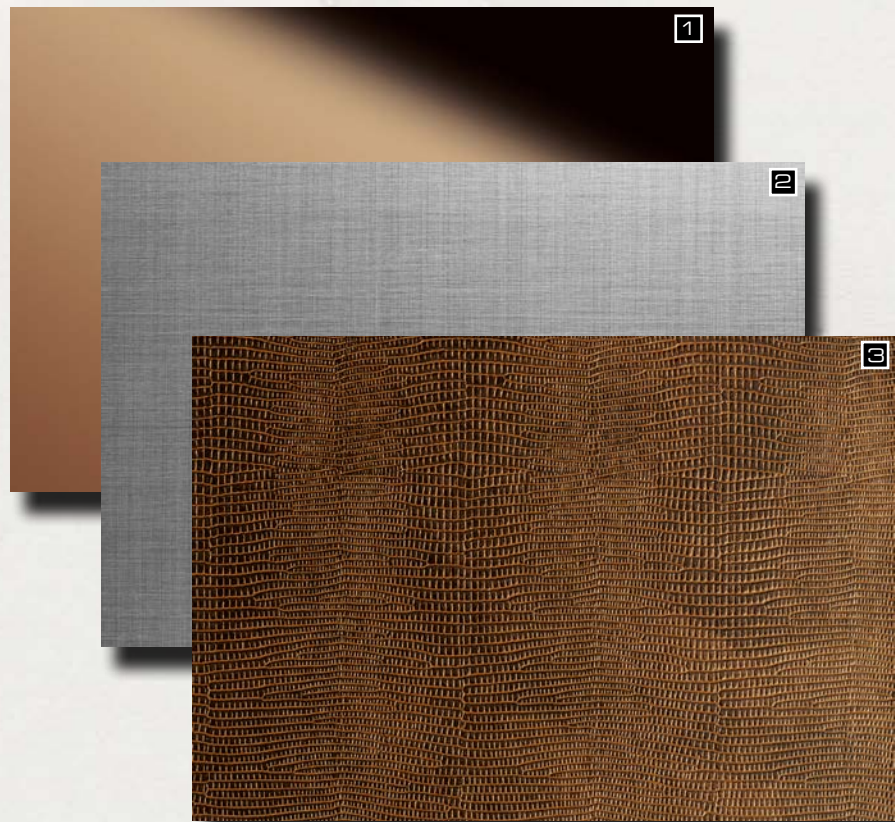

Project: Shopwindow Max Mara (Vienna), Photo: SIBU DESIGN, Product: DM LUXURY Gold

Stroll - are astonished - discover exclusive

- 1 DM Rosegold AR
- 2 DM REFINED METAL Silver AR
- 3 LL LEGUAN Copper

- 4 WL Carbonized Wood
- 5 SL CRASHED Mirror Silver
- 6 SL LAVA Copper

- 7 LL ROMBO 85 Bianco matt