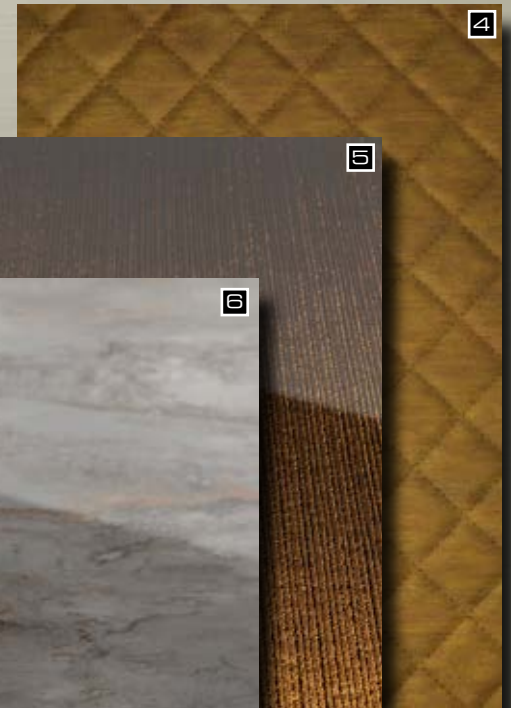

2

3

4

5

6

- 1 DM Vintage Copper
- 2 DM METALLIC USED Champagne AR
- 3 SL RACE Vintage Silver/Bronze

- 4 LL ROMBO 40 Oxy Terra
- 5 SG ALIGNED Gold AR+
- 6 SG GENESIS Grey AR+

- 7 DM Champagne brushed