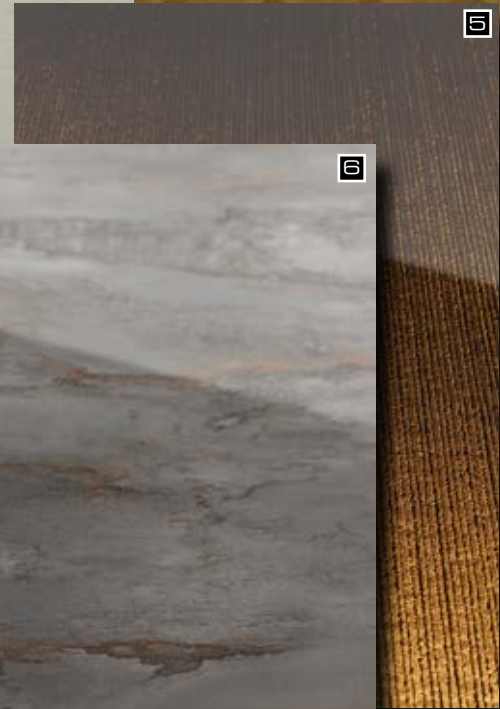

2

3

4

5

6

- 1 DM Vintage Copper
- 2 DM METALLIC USED Champagne AR
- 3 SL RACE Vintage Silver/Bronze

- 4 LL ROMBO 40 Oxy Terra
- 5 SG ALIGNED Gold AR+
- 6 SG GENESIS Grey AR+

- 7 DM Champagne brushed