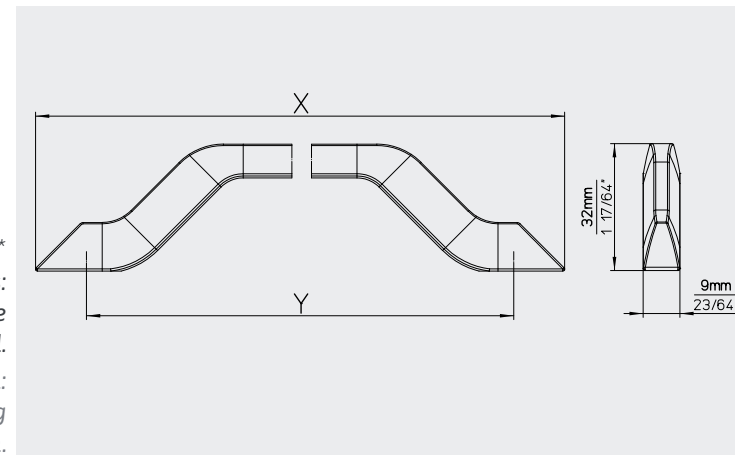

TYPE NO . MODELLNUMMER 2471-186, 2471-250

Material // zamac . Material // Zamak

Length X (mm)	186 / 250
Länge X (mm)	
Length X (inch)	7 21/64" / 9 27/32"
Länge X (inch)	
Hole distance Y (mm)	160 / 224
Bohrabstand Y (mm)	
Hole distance Y (inch)	6 19/64" / 8 13/16"
Bohrabstand Y (inch)	
Width (mm)	9
Breite (mm)	
Width (inch)	23/64"
Breite (inch)	
Height (mm)	32
Höhe (mm)	
Height (inch)	1 17/64"
Höhe (inch)	

Stock / Industry   Stock type
Lager / Industrie   Lagermodell

STOCK RANGE FINISH

2471-186PB12
2471-186ZN1
2471-186ZN16
2471-186ZN78
2471-186ZN83
2471-250PB12
2471-250ZN78
2471-250ZN83

LAGERAUSFÜHRUNG

matt black, schwarz matt
bright chrome, Chrom glänzend
bright black chrome, Schwarzchrom glänzend
trumbled iron effect, Eisen getrommelt
vintage gold, Vintage Gold
matt black, schwarz matt
trumbled iron effect, Eisen getrommelt
vintage gold, Vintage Gold

Delivery time
Lieferzeit

available immediate ex stock approximately upon March
voraussichtlich ab März prompt ab Lager verfügbar

Minimum order quantity
Mindestabnahmemenge

1 packing unit = 10 pcs. per finish, order and delivery

Packing
Verpackung

1 Verpackungseinheit = 10 Stk. pro Ausführung, Auftrag und Lieferung
single packed, incl. screws
einzelverpackt, inkl. Schrauben