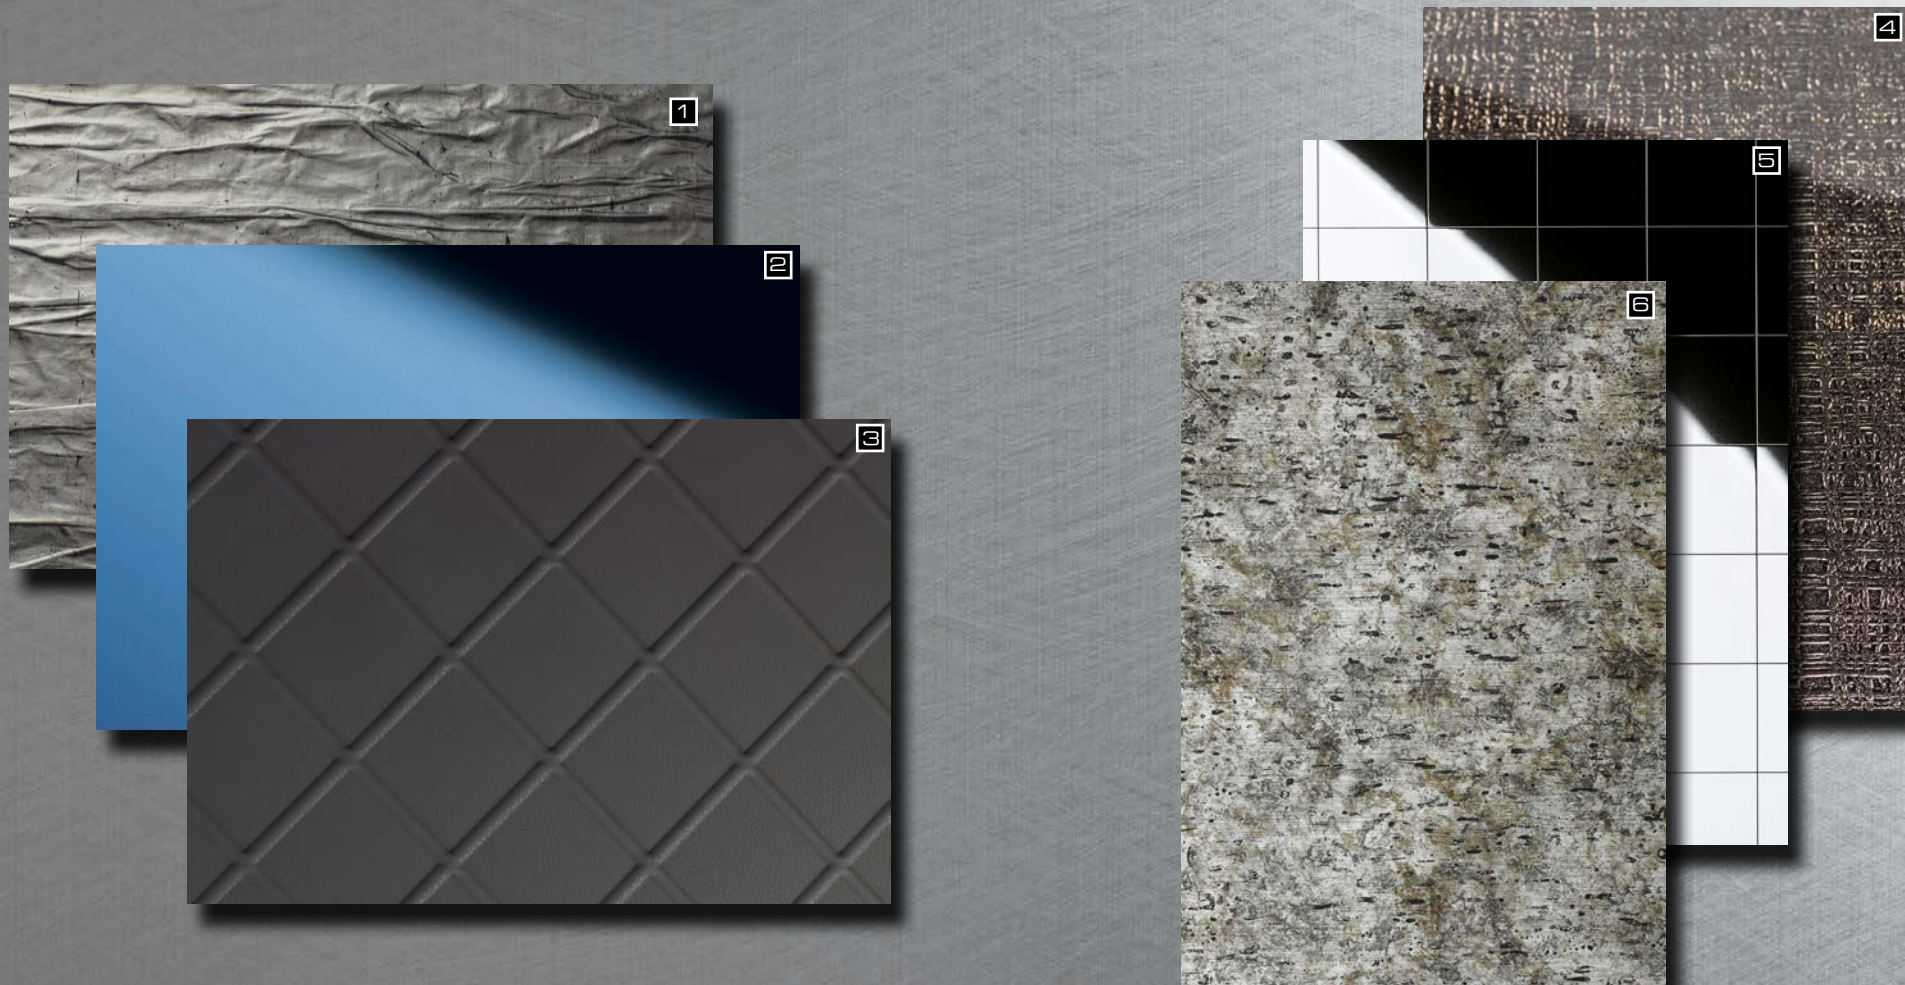

□ SL CRASHED Mirror Silver

Project/Photo: Hotel Schloßhotel Lacknerhof***S Flachau (Austria), Product: SL CRASHED Mirror Silver

The SIBU Experience at the Hotel Bar

□ SL CRASHED Mirror Silver

- 1 SL CRASHED Old Platin
- 2 DM Iceblue AR
- 3 LL CORD Charcoal Light

- 4 SG GRID Silver AR+
- 5 MSC Silver 30x30 flex. Classic
- 6 SL IMPACT Vintage Silver

- 7 DM METALLIC USED Silver AR