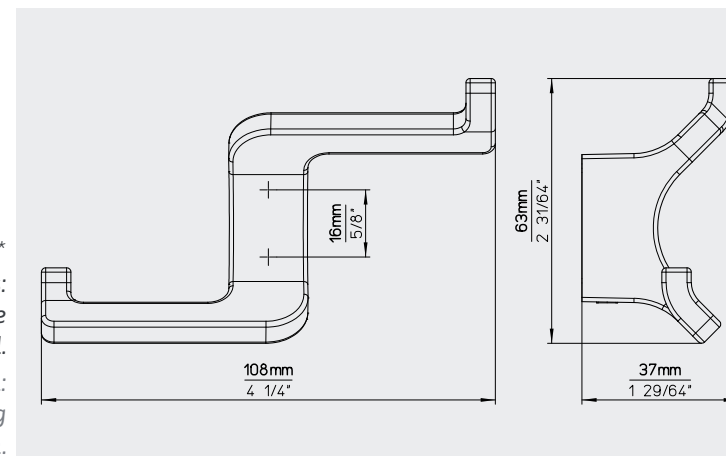

Length (mm)	328
Länge (mm)	
Length (inch)	12 29/32"
Länge (inch)	
Hole distance (mm)	320
Bohrabstand (mm)	
Hole distance (inch)	12 19/32"
Bohrabstand (inch)	
Width (mm)	8
Breite (mm)	
Width (inch)	5/16"
Breite (inch)	
Height (mm)	28
Höhe (mm)	
Height (inch)	1 7/64"
Höhe (inch)	

TYPE NO . MODELLNUMMER 2377/

Material // zamac . Material // Zamak

Length (mm)	63
Länge (mm)	
Length (inch)	2 31/64"
Länge (inch)	
Hole distance (mm)	16
Bohrabstand (mm)	
Hole distance (inch)	5/8"
Bohrabstand (inch)	
Width (mm)	108
Breite (mm)	
Width (inch)	4 1/4"
Breite (inch)	
Height (mm)	37
Höhe (mm)	
Height (inch)	1 29/64"
Höhe (inch)	