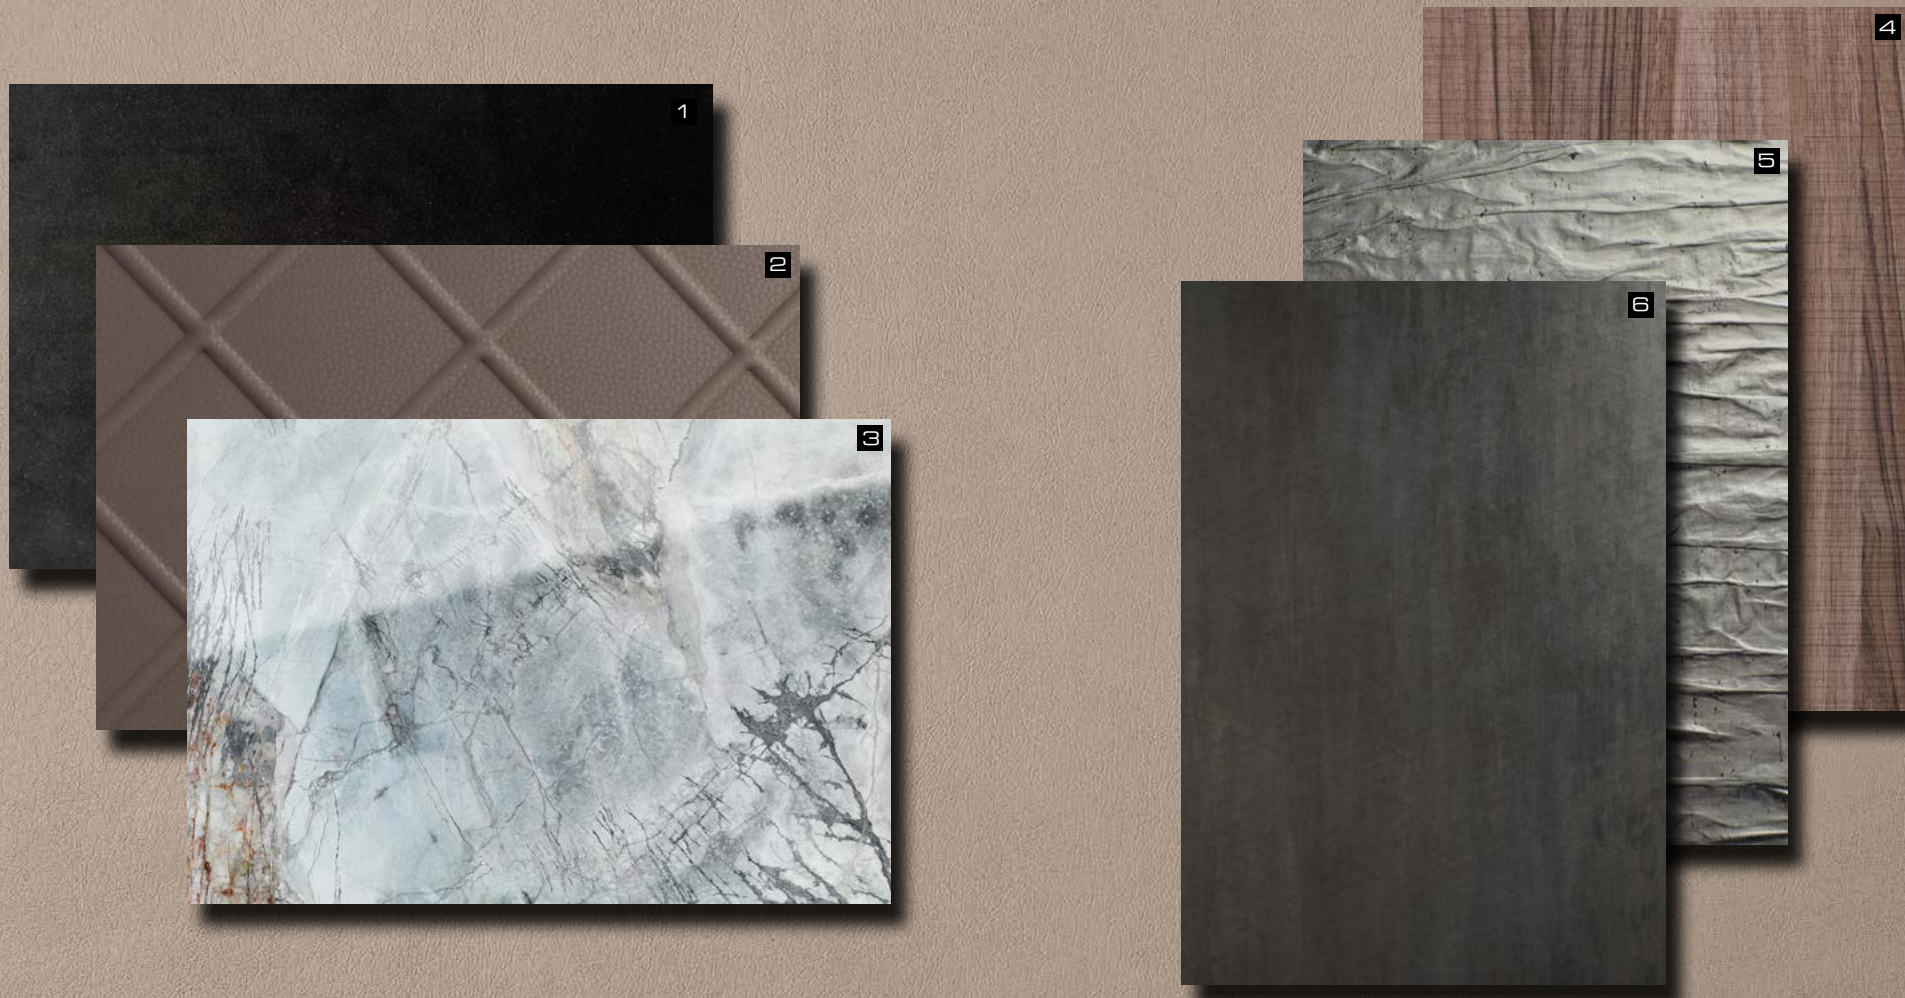

□ LL LEGUAN Silver

Customer/Photo: WANDWERK GmbH (www.wand-werk.at), Product: LL LEGUAN Silver

- 1 FL VELVET Coal
- 2 LL CORD Dove Tale
- 3 BA OPUS Pavo O AR+

- 4 WL Nutwood Country
- 5 SL CRASHED OLD Platin
- 6 DM METALLIC USED Steel AR

- 7 LL Stony Ground