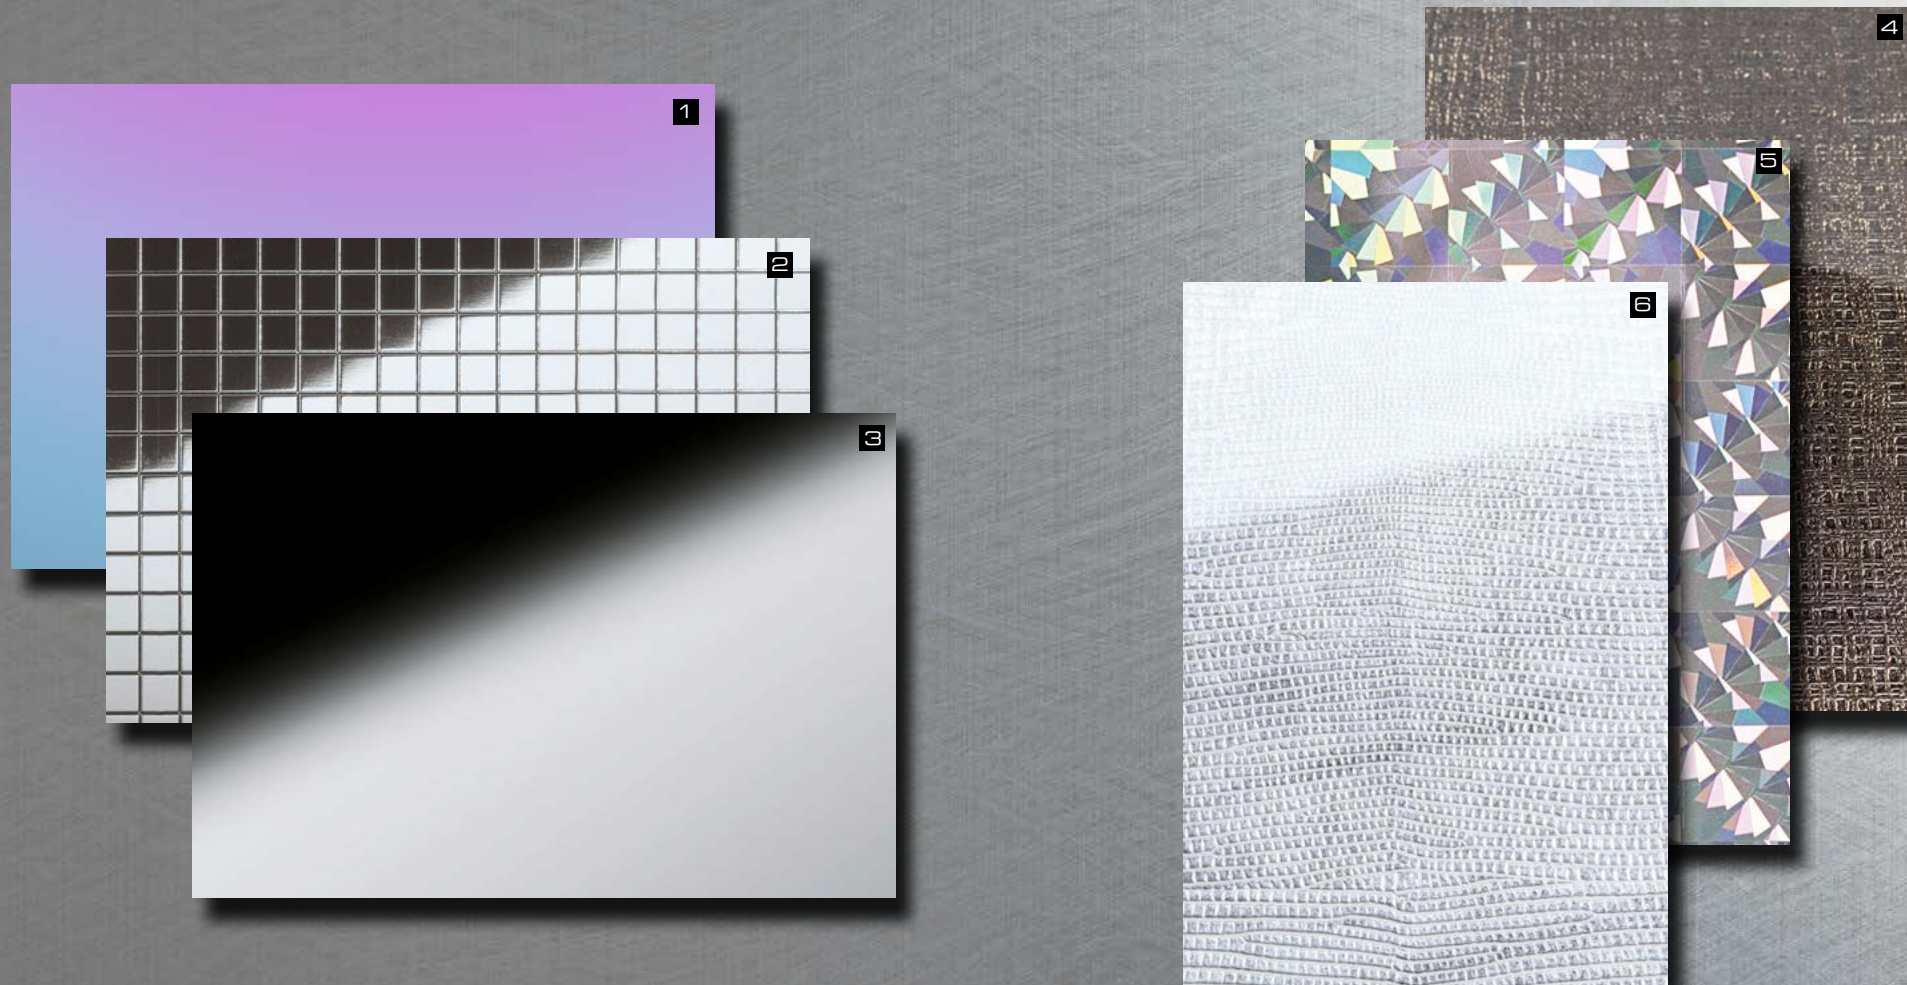

DM Silver brushed

Customer: CATOIR RAMAHI, Agency/Photo: CATOIR | RAMAHI Visual Performers, Product: DM Silver brushed

Keep moving with SIBU DESIGN

SIBU | DESIGN
we decorate.

- 1 DM Hollywood Blue
- 2 MS 5x5 flex Classic Silver
- 3 DM Silver

- 4 SG GRID Silver AR+
- 5 DM GALAXY Silver
- 6 SG LEGUAN Bianco met AR+

- 7 DM METALLIC USED Silver AR