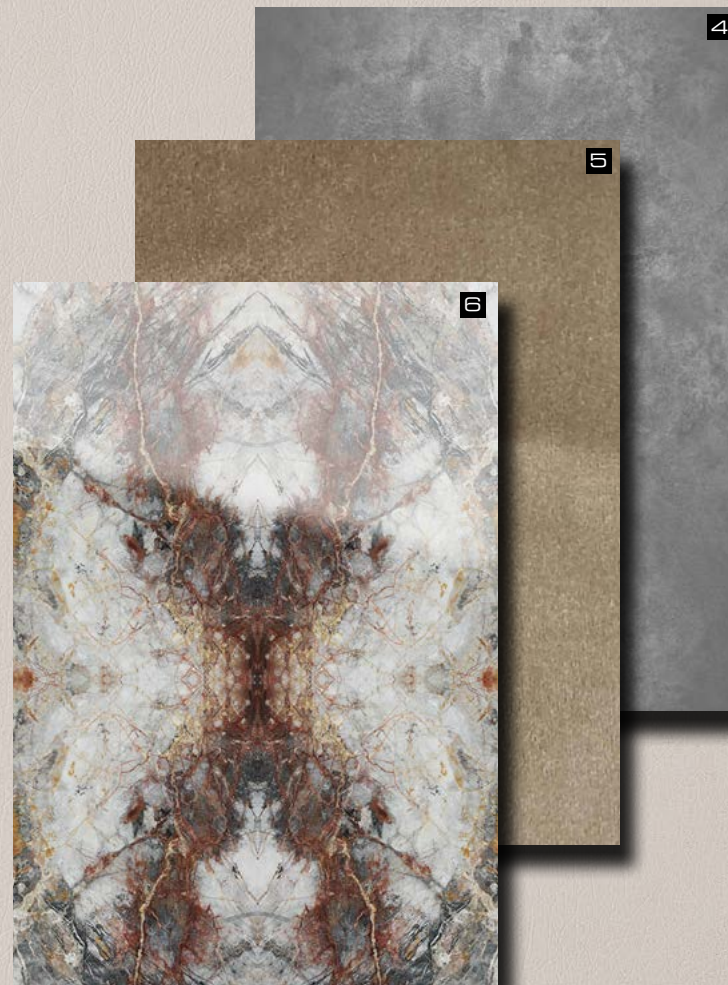

TL LINEA 104x62 OLD Platin

Photo: C. Zamfir, Product: TL LINEA 104x62 OLD Platin

- 1 SL LAVA VINTAGE Copper
- 2 MS 5x5 flex Classic Silver
- 3 SL CRASHED OLD Platin

- 4 DM CLASSY Silver AR
- 5 FL VELVET Mocca
- 6 BA OPUS Pavo X

- 7 LL Stony Ground