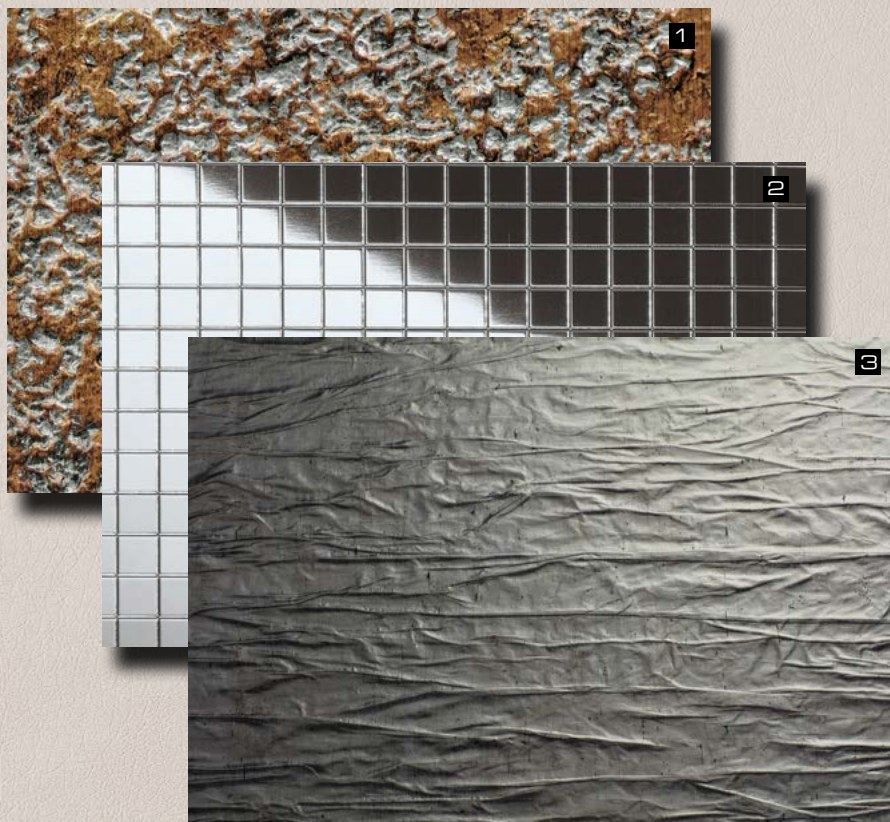

TL LINEA 104x62 OLD Platin

Photo: C. Zamfir, Product: TL LINEA 104x62 OLD Platin

- 1 SL LAVA VINTAGE Copper
- 2 MS 5x5 flex Classic Silver
- 3 SL CRASHED OLD Platin

- 4 DM CLASSY Silver AR
- 5 FL VELVET Mocca
- 6 BA OPUS Pavo X

- 7 LL Stony Ground