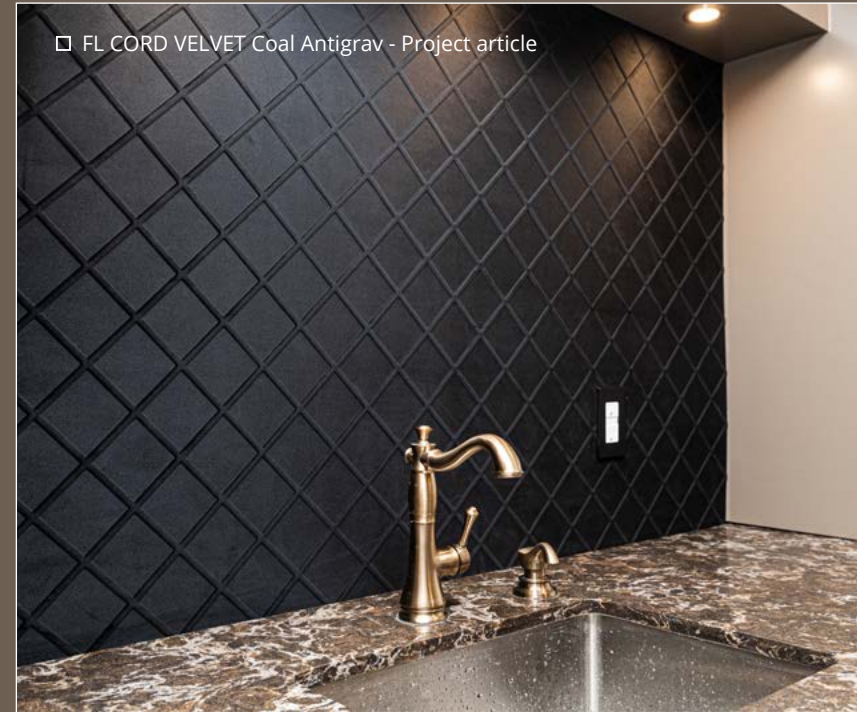

□ FL CORD VELVET Coal Antigrav

Project/Photo: DECO-ECHO Ltd. (Canada), Product: FL CORD VELEVET Coal Antigrav - Project article

Need a kitchen splashback?

□ FL CORD VELVET Coal Antigrav - Project article

1 SL RACE VINTAGE Silver Bronze
2 WL Sessile OAK
3 SG MARBLE Alpine AR+

4 OL MARBLE Black matt AR
5 SL IMPACT VINTAGE Silver
6 DM CEMENT Dark Antigra

7 LL Stony Ground