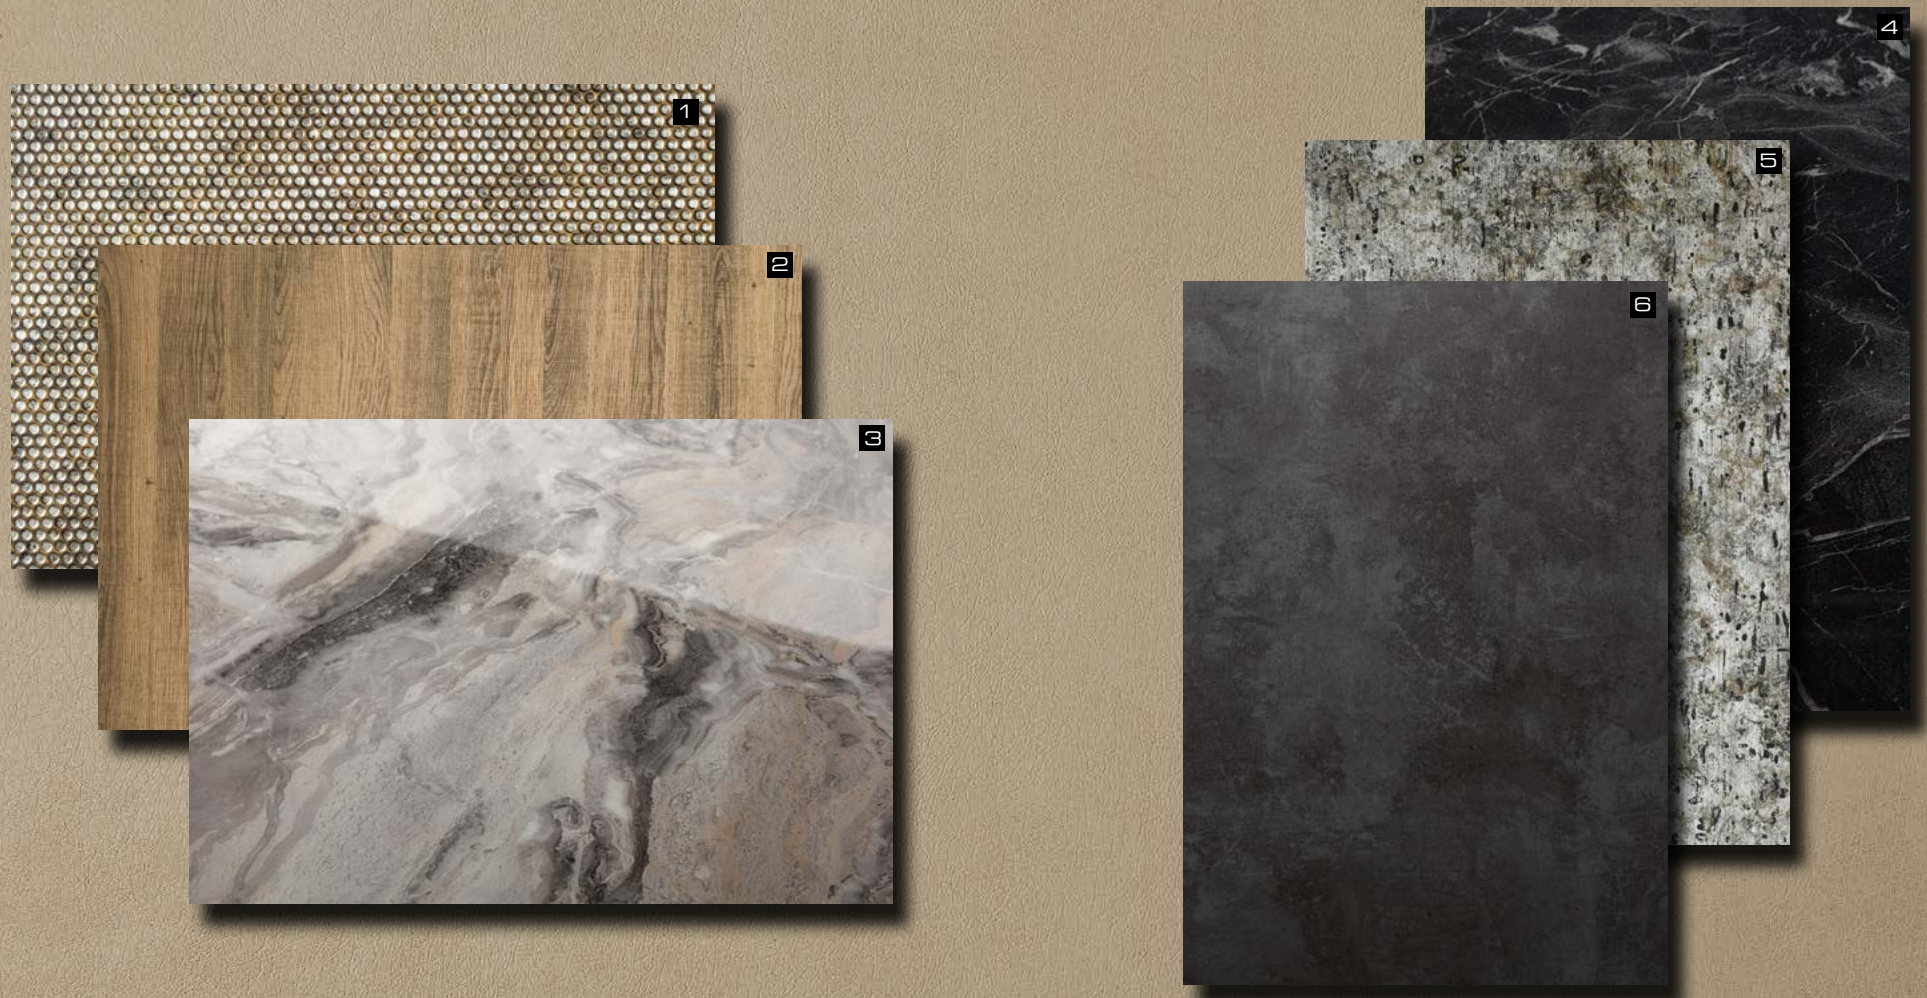

□ FL CORD VELVET Coal Antigrav

Project/Photo: DECO-ECHO Ltd. (Canada), Product: FL CORD VELEVET Coal Antigrav - Project article

Need a kitchen splashback?

□ FL CORD VELVET Coal Antigrav - Project article

1 SL RACE VINTAGE Silver Bronze
2 WL Sessile OAK
3 SG MARBLE Alpine AR+

4 OL MARBLE Black matt AR
5 SL IMPACT VINTAGE Silver
6 DM CEMENT Dark Antigra

7 LL Stony Ground