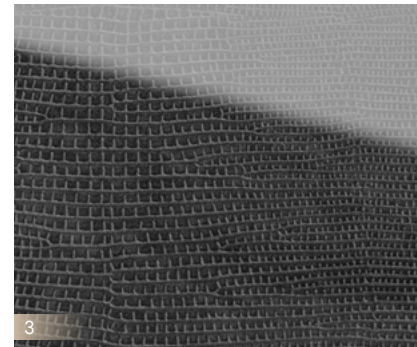

# Marvelous marble looks from SIBU DESIGN

Project/Photo: CoverUp Design INNOVATIVE OBERFLÄCHEN e.K. (Germany), Product: SG MARBLE White AR+

SIBU | DESIGN

□ SG MARBLE White AR+

Find more of us at  
[www.sibu.at](http://www.sibu.at)

# Possible combinations

- 1 SL TIMBER Jet Stream matt AR HPVC
- 3 SG LEGUAN Nero AR+
- 5 TL LINEA 104x62 OLD Platin

- 2 FL SQUARE 2 VELVET Coal Antigra
- 4 SL RAW Sesame matt AR HPVC
- 6 LL CORD Charcoal Light