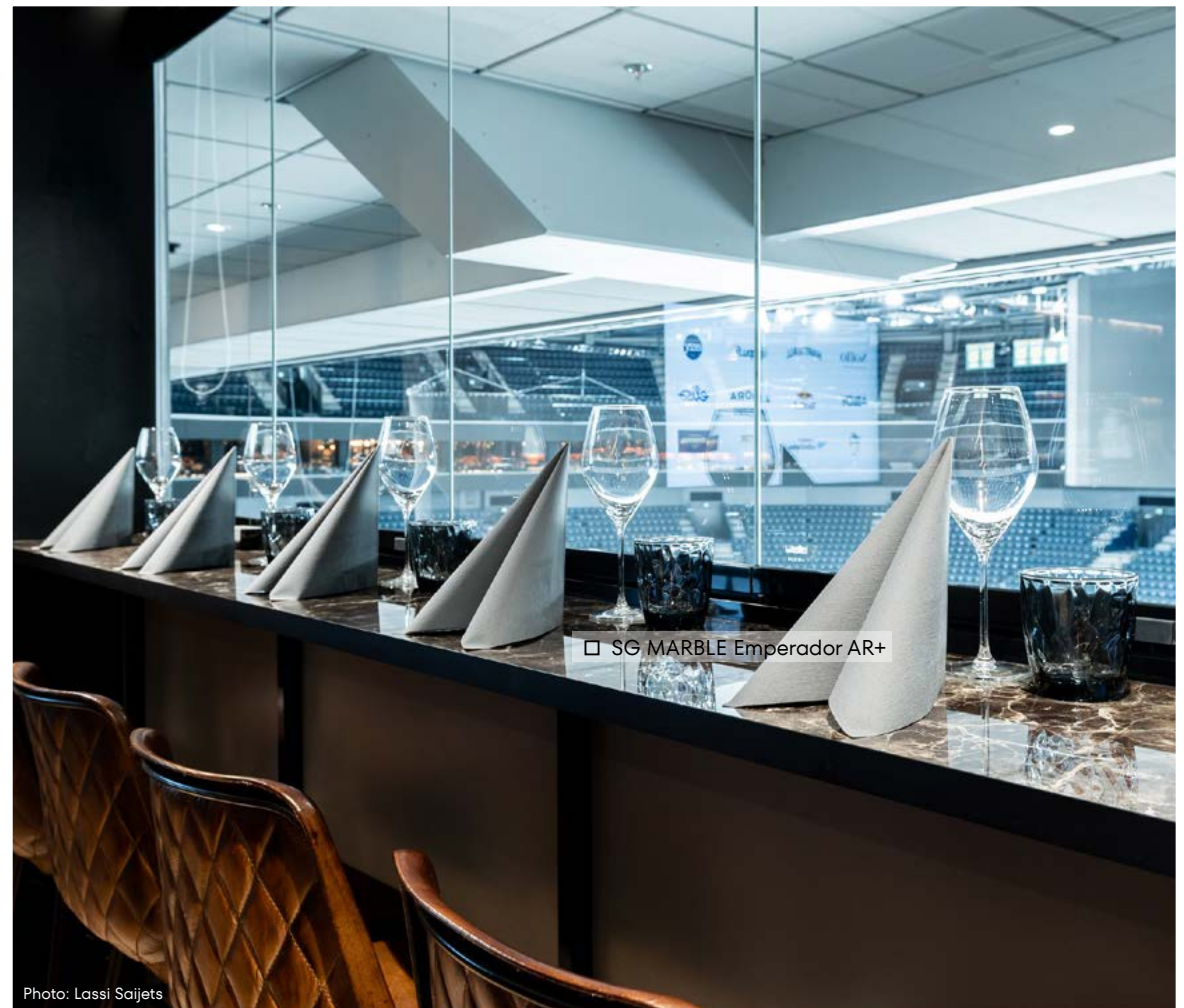

# Let's celebrate with SIBU DESIGN

Project: Nokia Arena VIP, Photo: Lassi Saijets, Designstudio: Designstudio Visionary Design Partners Helsinki Oy (Finland), Product: SG MARBLE Emperor AR+

Find more of us at  
[www.sibu.at](http://www.sibu.at)