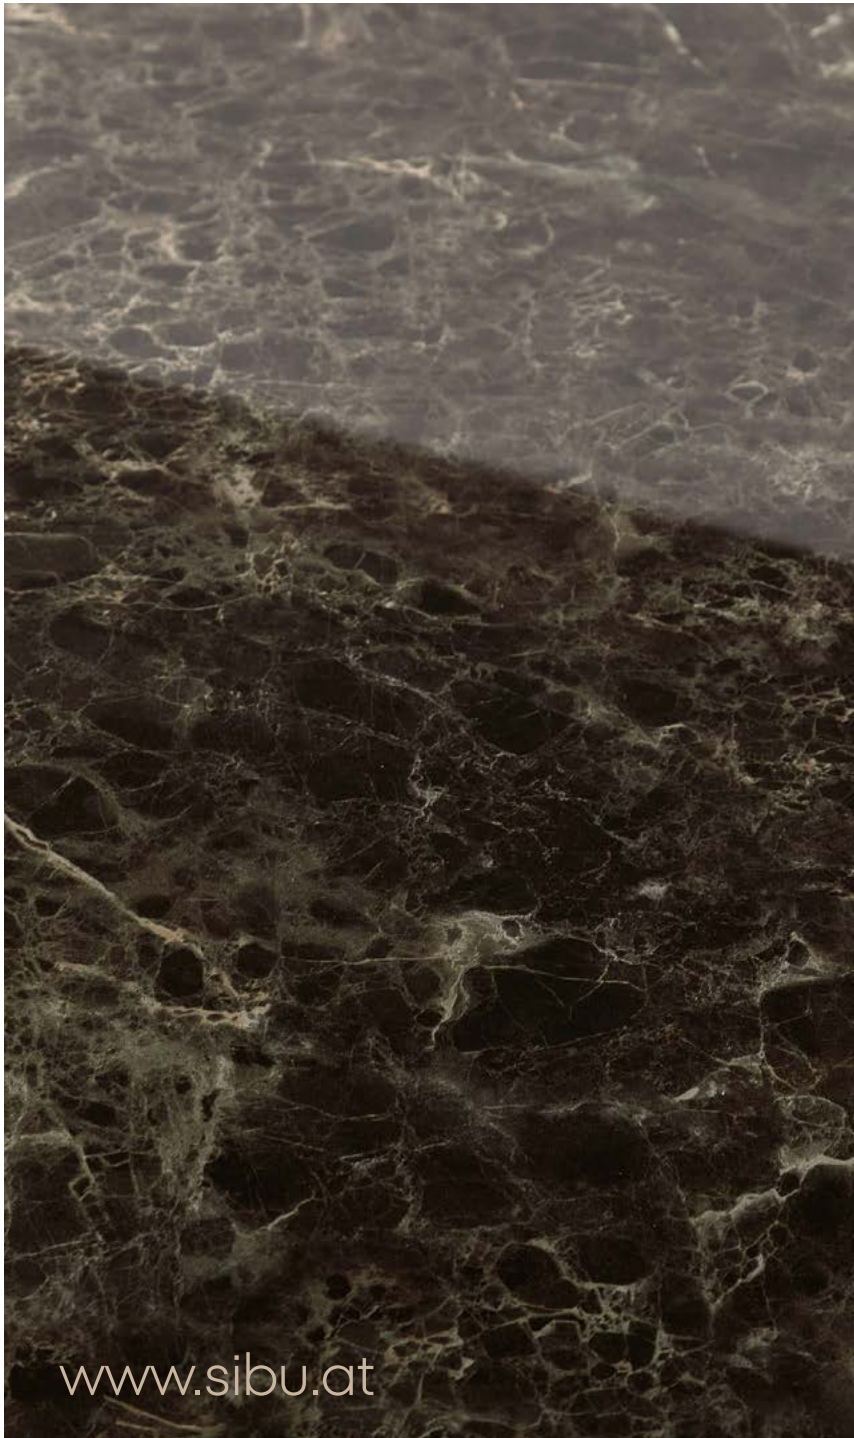

# Possible combinations

- 1 LL Dove Tale
- 3 DM VINTAGE Copper
- 5 FL SQUARE 2 VELVET Mocha

- 2 LL LEGUAN Copper
- 4 DM GENESIS Grey supermatt AR
- 6 DM OXIDIZED Copper AR