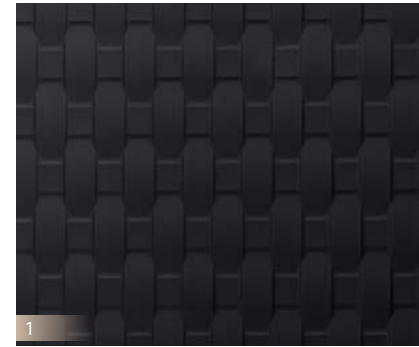

# Possible combinations

- 1 SL RATTAN 20 Graphite Black matt
- 3 DM VINTAGE Copper
- 5 SL LOTUS CLASSY Black

- 2 SL LAVA VINTAGE Copper
- 4 FL LAVA VELVET Coal
- 6 DM Copper brushed AR