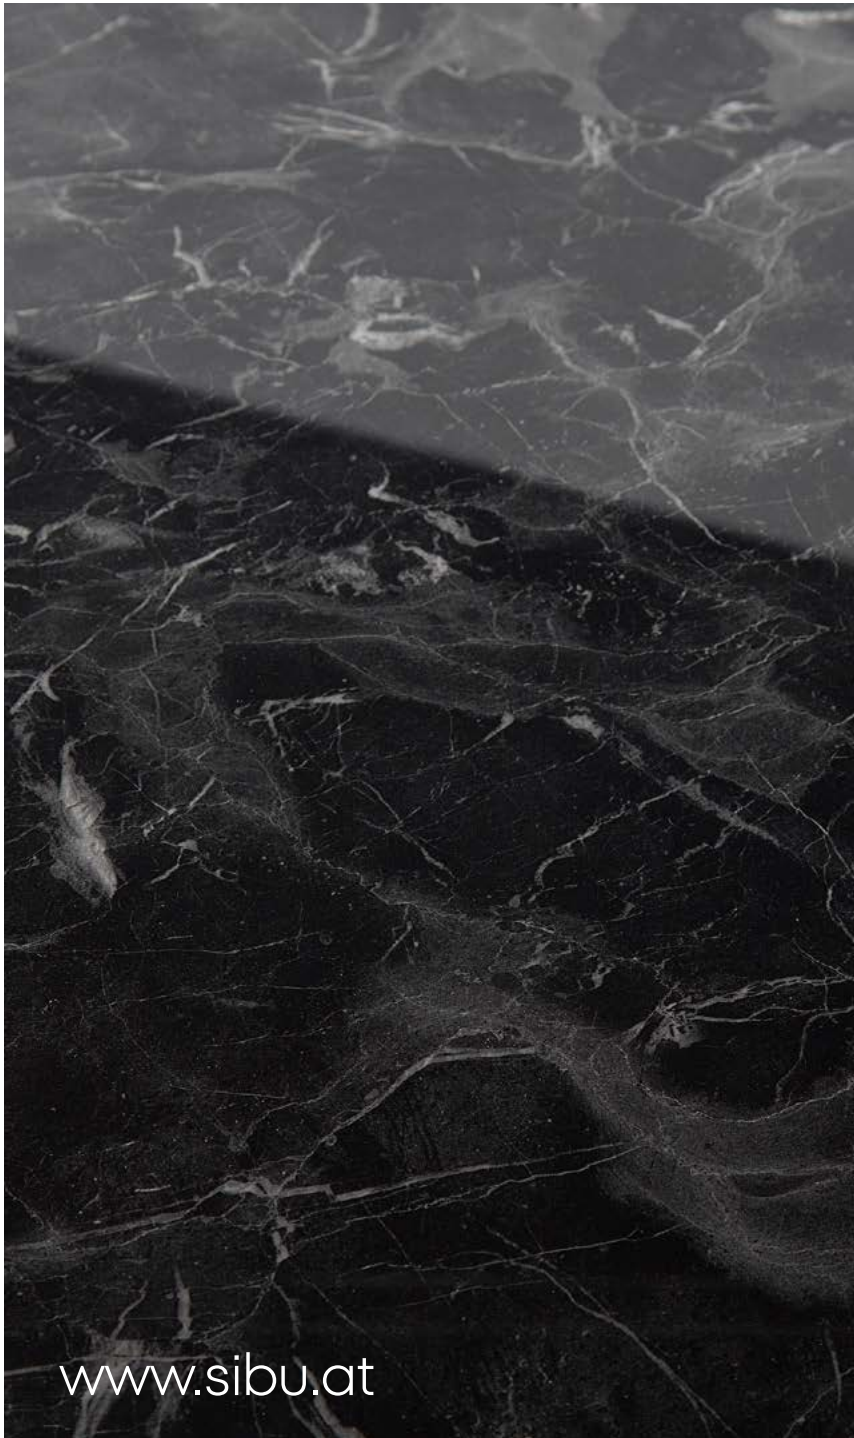

# Possible combinations

- 1 SL RATTAN 20 Graphite Black matt
- 3 DM VINTAGE Copper
- 5 SL LOTUS CLASSY Black

- 2 SL LAVA VINTAGE Copper
- 4 FL LAVA VELVET Coal
- 6 DM Copper brushed AR