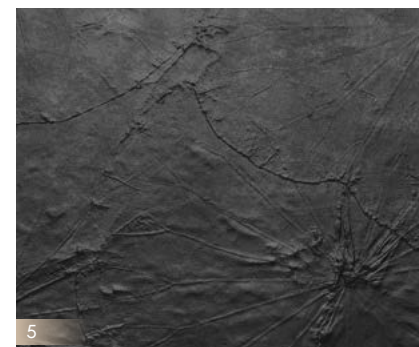

# Possible combinations

- 1 SL RATTAN 20 Graphite Black matt
- 3 DM VINTAGE Copper
- 5 SL LOTUS CLASSY Black

- 2 SL LAVA VINTAGE Copper
- 4 FL LAVA VELVET Coal
- 6 DM Copper brushed AR