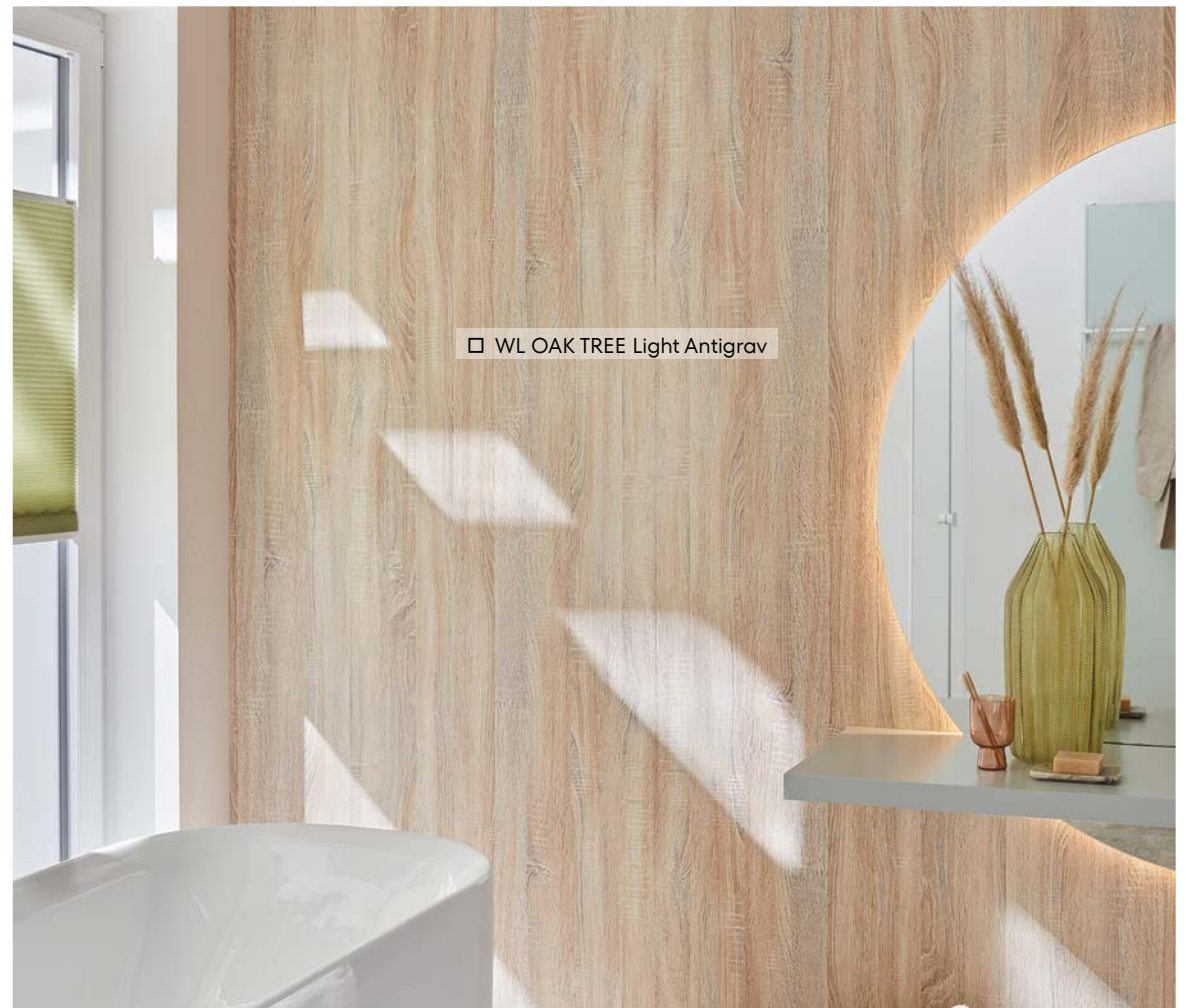

Dive in and relax – with SIBU DESIGN

Project/Customer: Vital Lounge / studioraum GmbH, Bösensell (Deutschland), Product: WL OAK TREE Light Antigrav & BA RAW Pale Grey matt AR

Find more of us at
www.sibu.at

SIBU | DESIGN

Possible combinations

- 1 BA RAW Pale Grey matt AR HPVC
- 3 BA TIMBER Dark Grey matt AR HPVC
- 5 BA TIMBER Jet Stream matt AR HPVC

- 2 BA Pale Grey matt AR HPVC
- 4 BA TIMBER Sesame matt AR HPVC
- 6 BA RAW Jet Stream matt AR HPVC