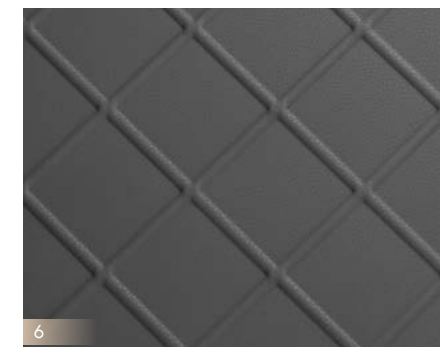

Create a piece of art with SIBU DESIGN

Customer: Kaufhaus Steffl (Austria) / Project: Shopwindow MozArt by Asya Kozina / Product: DM CEMENT Light Antigrav

Find more of us at
www.sibu.at

SIBU | DESIGN

Possible combinations

- 1 SL CREPA Snow White matt
- 3 SG MARBLE Grey AR+
- 5 LL LEGUAN Bianco

- 2 SL LOTUS CLASSY Black
- 4 DM MARBLE White Nature
- 6 LL CORD Charcoal Light

www.sibu.at

SIBU | DESIGN