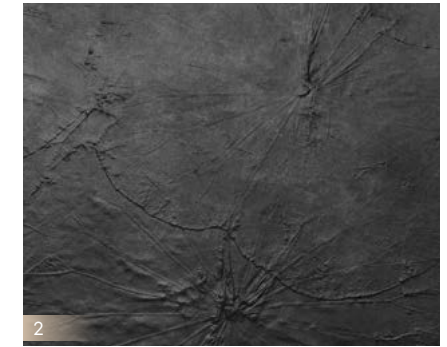

Create a piece of art with SIBU DESIGN

Customer: Kaufhaus Steffl (Austria) / Project: Shopwindow MozArt by Asya Kozina / Product: DM CEMENT Light Antigrav

Find more of us at
www.sibu.at

SIBU | DESIGN

Possible combinations

- 1 SL CREPA Snow White matt
- 3 SG MARBLE Grey AR+
- 5 LL LEGUAN Bianco

- 2 SL LOTUS CLASSY Black
- 4 DM MARBLE White Nature
- 6 LL CORD Charcoal Light

www.sibu.at

SIBU | DESIGN