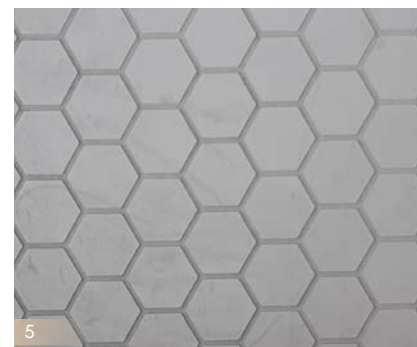

Possible combinations

- 1 SL RATTAN 20 Silver
- 3 SG GENESIS White AR+
- 5 FL CUBE VELVET Pearl

- 2 WL Maple Alpine
- 4 SL RAW Dark Grey matt AR
- 6 DM Iron Age