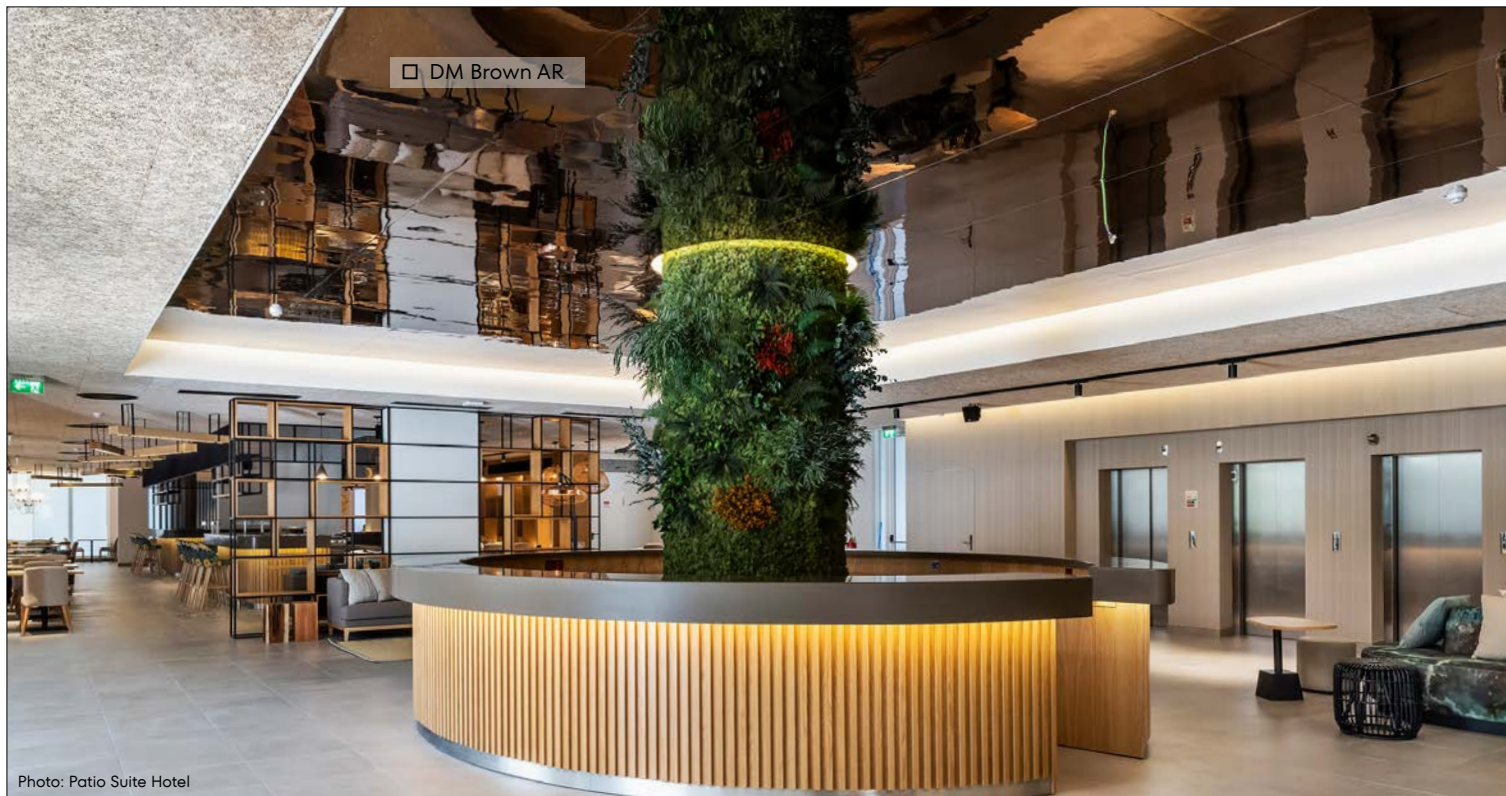

SIBU DESIGN is dancing on the ceiling

Project: Broadway Malyan, Photo: The Patio Suite Hotel (Albufeira, Algarve, Portugal), Product: DM Brown AR

Find more of us at
www.sibu.at

SIBU | DESIGN

Possible combinations