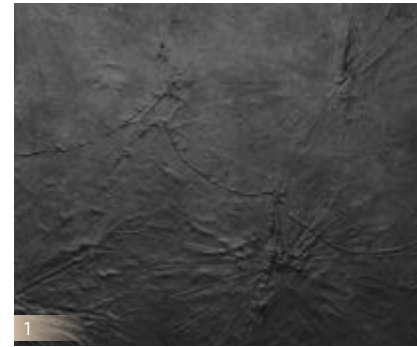

- 1 SL LOTUS CLASSY Black
- 3 MS 5x5 flex Aqua
- 5 SG LEGUAN Nero AR+

- 2 DM Iceblue AR
- 4 WL Carbonized Wood
- 6 SL CREPA Aqua