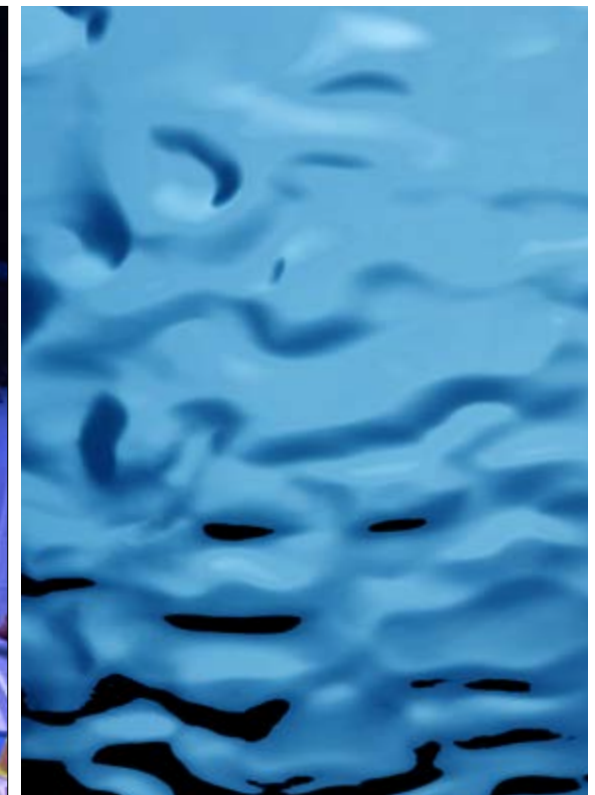

Jewelry x SIBU DESIGN: Creative Fusion

Project: SCHULLIN GmbH - Event AQUA (Austria), Photo: GEOPHO (JORJ KONSTANTINOV), Product: SL OCEAN Iceblue AR

Find more of us at
www.sibu.at

SIBU | DESIGN

Possible combinations with project items

- 1 SL LOTUS CLASSY Black
- 3 MS 5x5 flex Aqua
- 5 SG LEGUAN Nero AR+

- 2 DM Iceblue AR
- 4 WL Carbonized Wood
- 6 SL CREPA Aqua