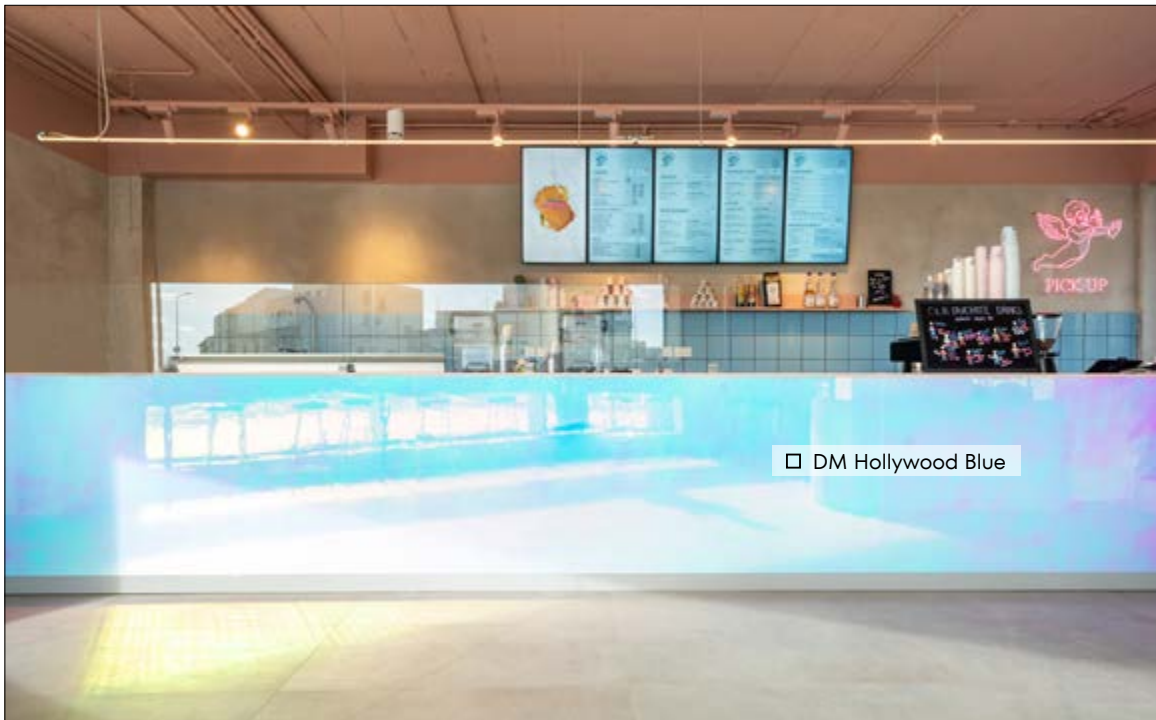

Italian chic redefined by SIBU DESIGN

Project/Desgin: DAAA HAUS / @DAAAHAUS (Italy), Photo: Diana Iskander @diana.iskander.photography, Product: DM Hollywood Blue

Find more of us at
www.sibu.at

SIBU | DESIGN