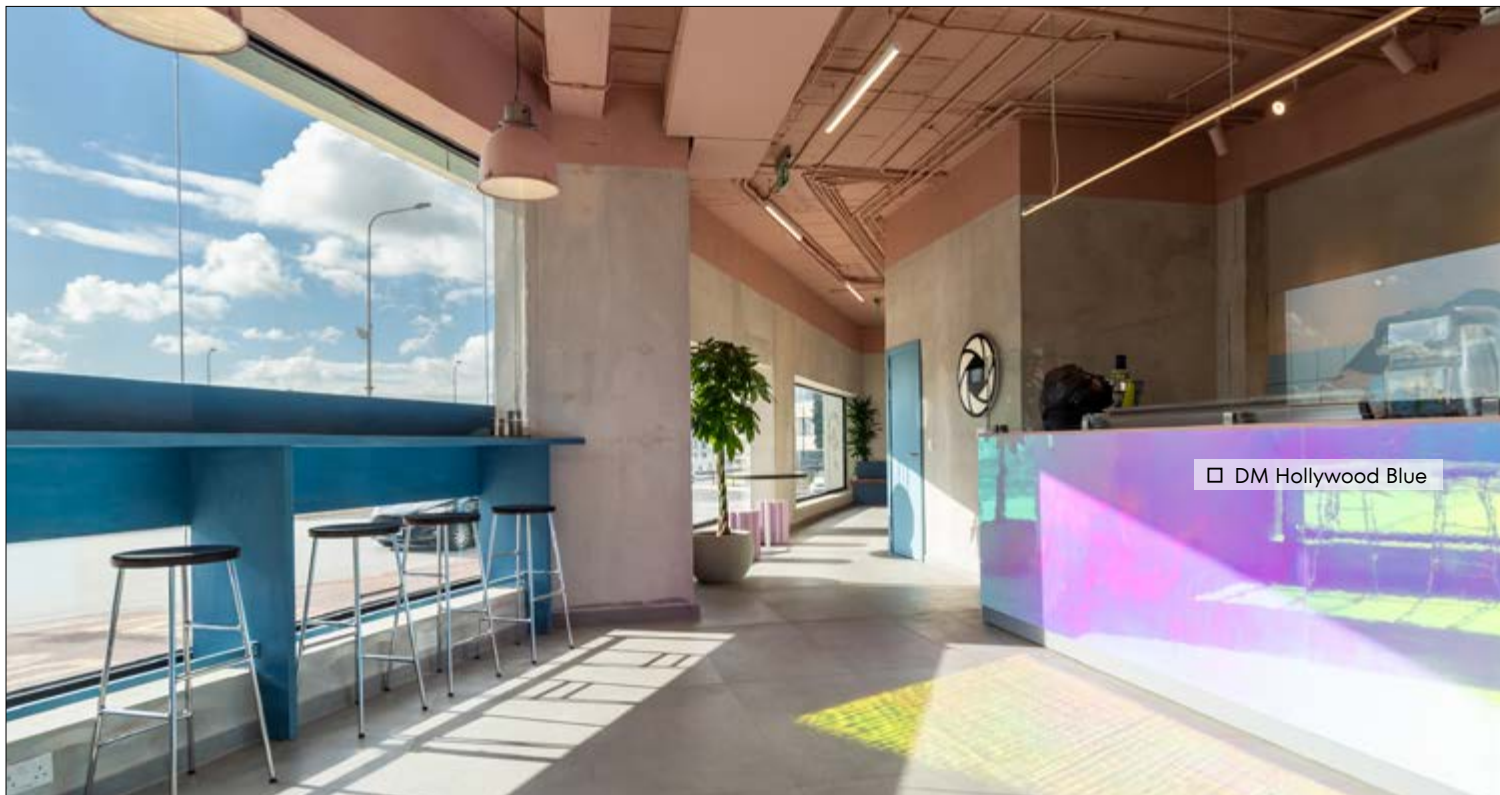

Italian chic redefined by SIBU DESIGN

Project/Desgin: DAAA HAUS / @DAAAHAUS (Italy), Photo: Diana Iskander @diana.iskander.photography, Product: DM Hollywood Blue

Find more of us at
www.sibu.at

SIBU | DESIGN