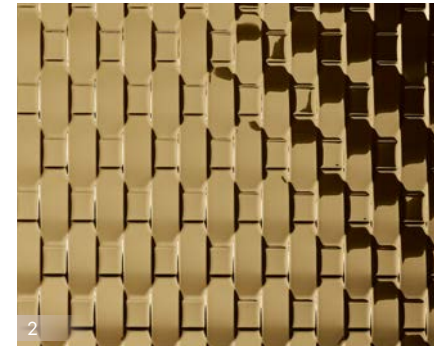

# Luxe in Every Detail: MORTANE Salon Featuring SIBU DESIGN

Project/Photo: MORANTE HAIR GMBH (Germany), Product: SLOCEAN Gold

SIBU | DESIGN

Find more of us at  
[www.sibu.at](http://www.sibu.at)

SIBU | DESIGN

[www.sibu.at](http://www.sibu.at)

Possible combinations with project items

- 1 DM Red Brown AR
- 3 SG LUXURY Gold AR+
- 5 SL NOTCH Gold matt

- 2 SL RATTAN 20 Gold
- 4 SL CREPA Gold
- 6 SG METALLIC USED Sand AR+