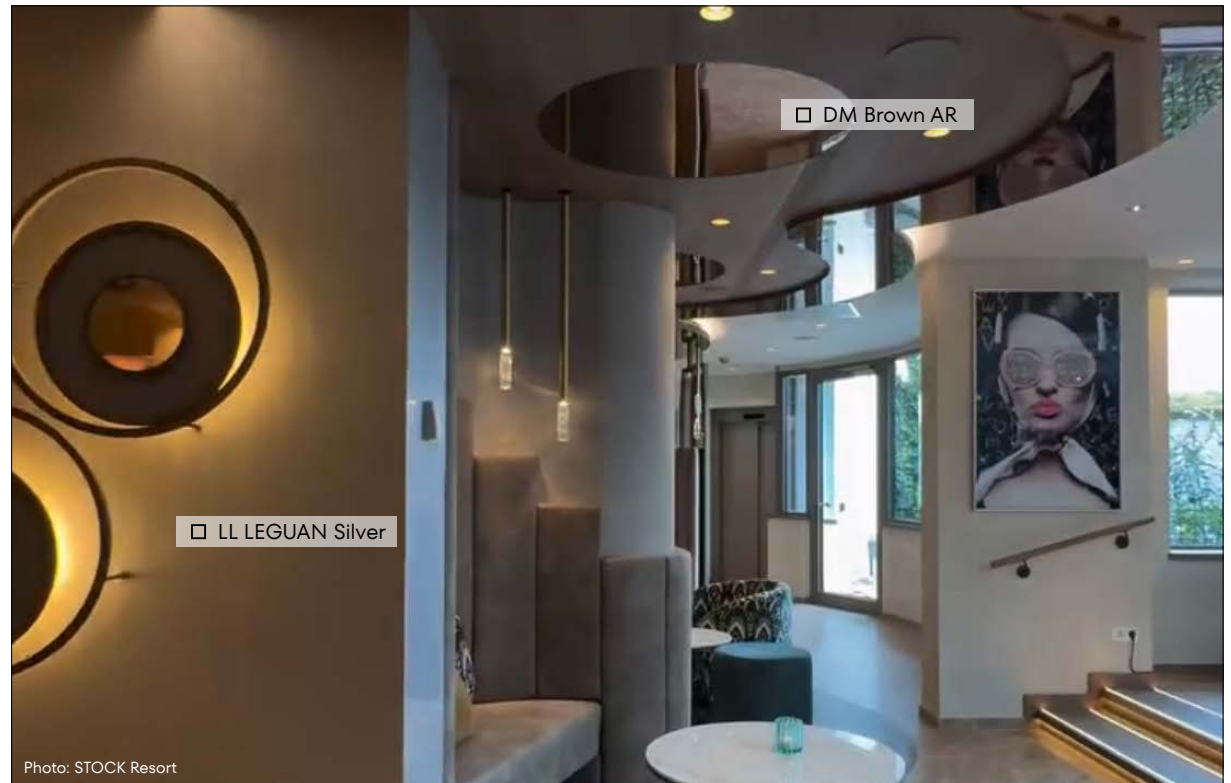

SIBU DESIGN - convincing elegance!

Project: Hotel STOCK GmbH, Finkenberg - Zillertal, (Austria) / Architect: Geisler & Trimmel GmbH, Photo: STOCK Resort, Product: LL LEGUAN Silver

Find more of us at
www.sibu.at