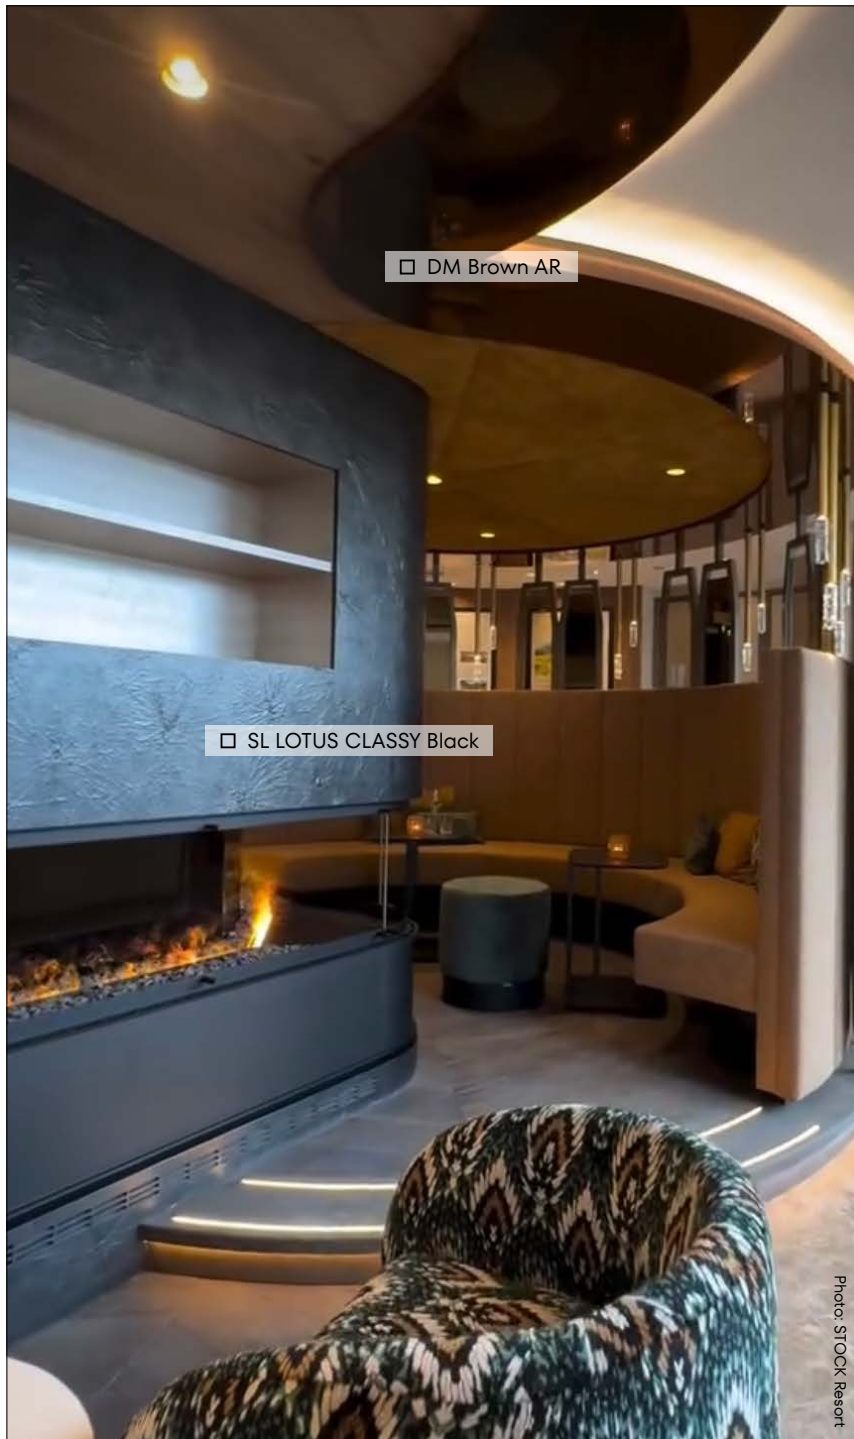

SIBU DESIGN - convincing elegance!

Project: Hotel STOCK GmbH, Finkenberg - Zillertal, (Austria) / Architect: Geisler & Trimmel GmbH, Photo: STOCK Resort, Product: LL LEGUAN Silver

Find more of us at
www.sibu.at