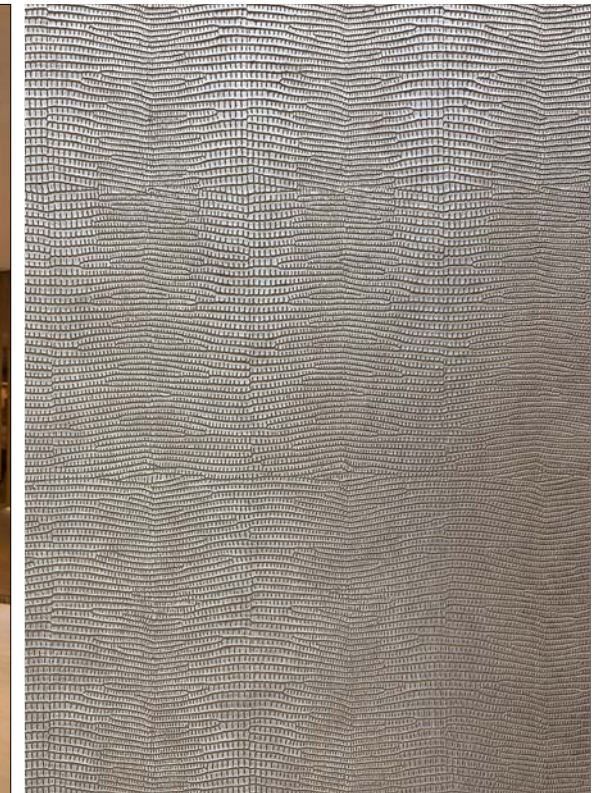

SIBU DESIGN - convincing elegance!

Project: Hotel STOCK GmbH, Finkenberg - Zillertal, (Austria) / Architect: Geisler & Trimmel GmbH, Photo: STOCK Resort, Product: LL LEGUAN Silver