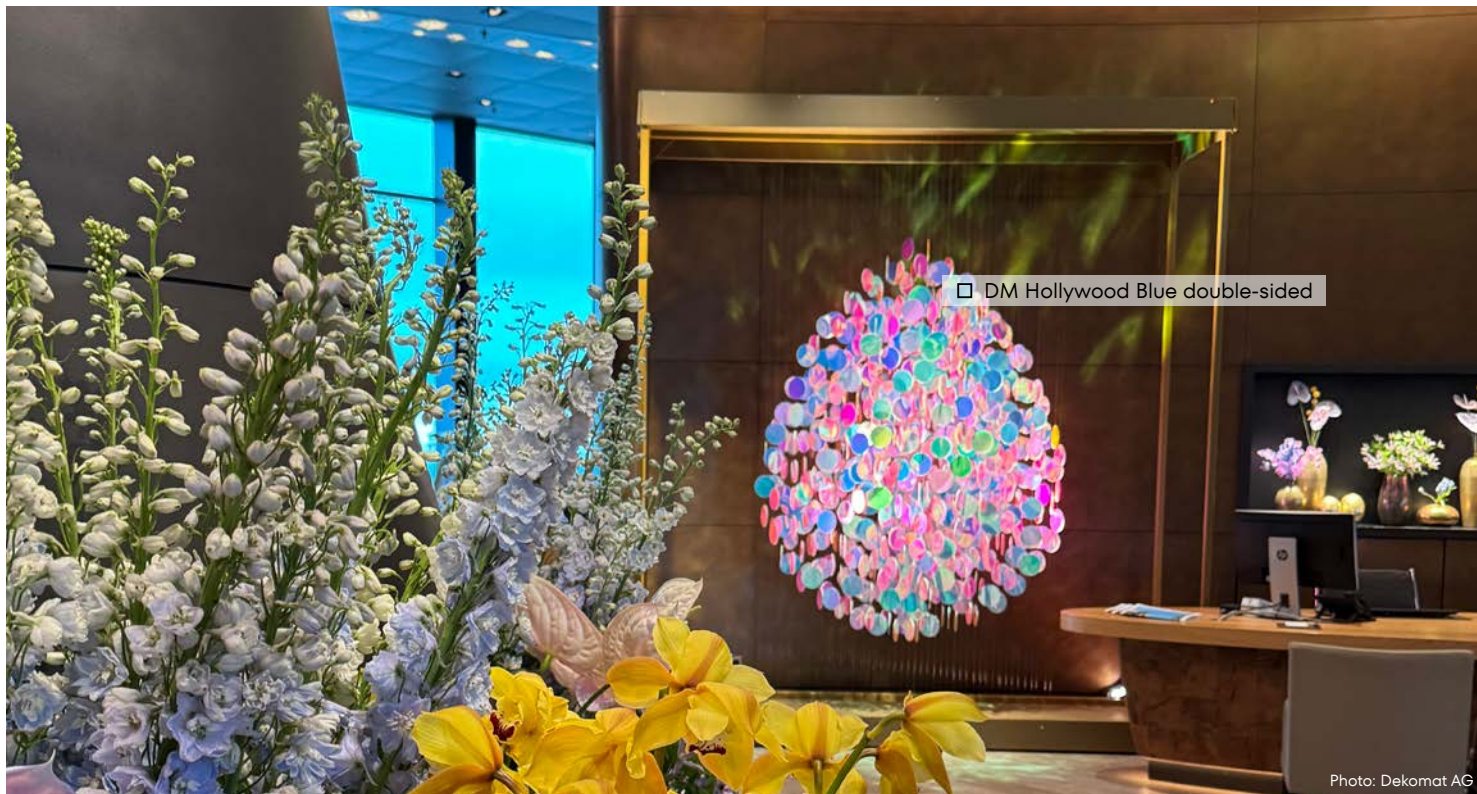

SIBU DESIGN's Hollywood Blue in action

Project / Customer / Photo: Dekomat AG (Swiss), Product: DM Hollywood Blue

Find more of us at
www.sibu.at

www.sibu.at

Possible combinations with project items

- 1 SL OCEAN Iceblue AR
- 3 DM METALLIC USED Sand
- 5 MS 5x5 flex Aqua

- 2 SG CLASSY Gold AR+
- 4 SL CREPA Hollywood Blue
- 6 SL NOTCH Gold matt

SIBU | DESIGN