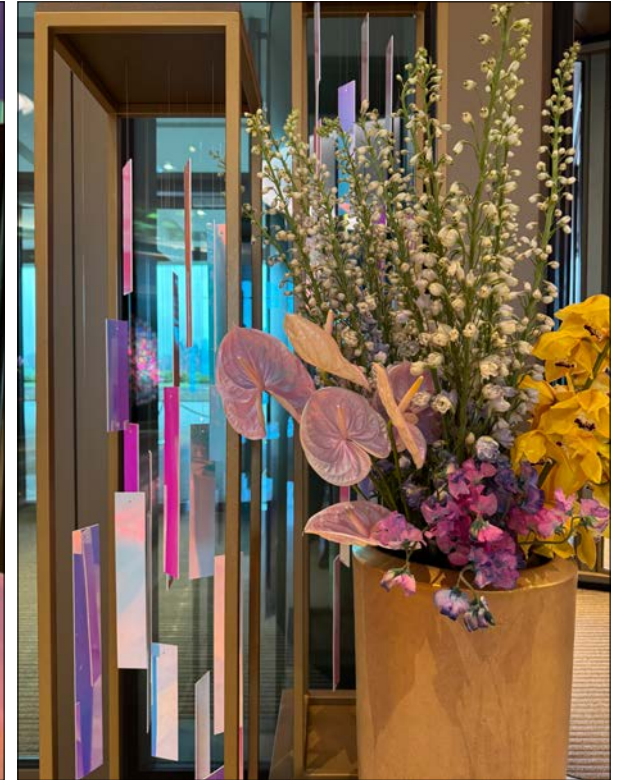

SIBU DESIGN's Hollywood Blue in action

Project / Customer / Photo: Dekomat AG (Swiss), Product: DM Hollywood Blue

Find more of us at
www.sibu.at

www.sibu.at

Possible combinations with project items

- 1 SL OCEAN Iceblue AR
- 3 DM METALLIC USED Sand
- 5 MS 5x5 flex Aqua

- 2 SG CLASSY Gold AR+
- 4 SL CREPA Hollywood Blue
- 6 SL NOTCH Gold matt

SIBU | DESIGN