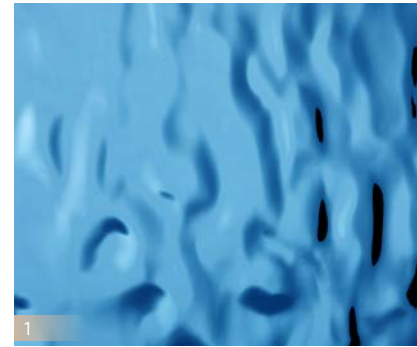

SIBU DESIGN's Hollywood Blue in action

Project / Customer / Photo: Dekomat AG (Swiss), Product: DM Hollywood Blue

Find more of us at
www.sibu.at

www.sibu.at

Possible combinations with project items

- 1 SL OCEAN Iceblue AR
- 3 DM METALLIC USED Sand
- 5 MS 5x5 flex Aqua

- 2 SG CLASSY Gold AR+
- 4 SL CREPA Hollywood Blue
- 6 SL NOTCH Gold matt

SIBU | DESIGN