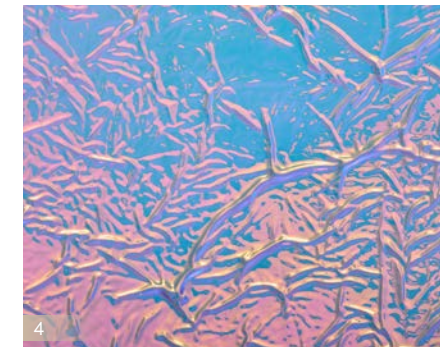

SIBU DESIGN's Hollywood Blue in action

Project / Customer / Photo: Dekomat AG (Swiss), Product: DM Hollywood Blue

Find more of us at
www.sibu.at

www.sibu.at

Possible combinations with project items

- 1 SL OCEAN Iceblue AR
- 3 DM METALLIC USED Sand
- 5 MS 5x5 flex Aqua

- 2 SG CLASSY Gold AR+
- 4 SL CREPA Hollywood Blue
- 6 SL NOTCH Gold matt

SIBU | DESIGN