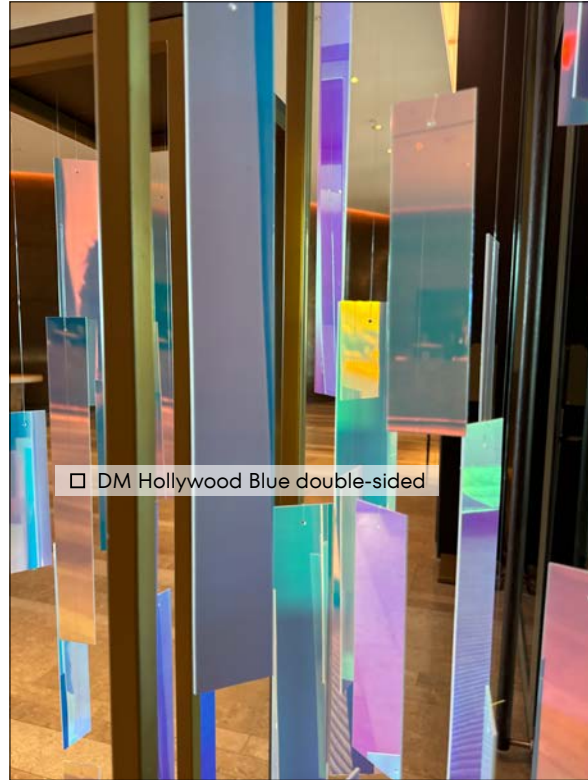

SIBU DESIGN's Hollywood Blue in action

Project / Customer / Photo: Dekomat AG (Swiss), Product: DM Hollywood Blue

Find more of us at
www.sibu.at

www.sibu.at

Possible combinations with project items

- 1 SL OCEAN Iceblue AR
- 3 DM METALLIC USED Sand
- 5 MS 5x5 flex Aqua

- 2 SG CLASSY Gold AR+
- 4 SL CREPA Hollywood Blue
- 6 SL NOTCH Gold matt

SIBU | DESIGN