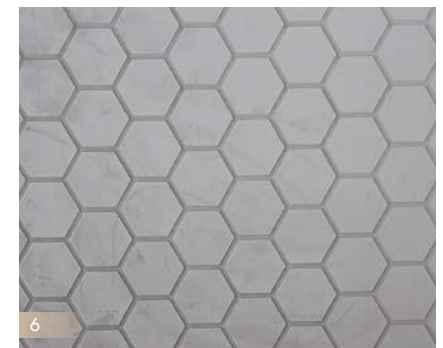

# SIBU DESIGN in Focus – Accentuated. Elegant. Timeless.

□ SL CRASHED CLASSY Black

Photo: MATERIALS INC

Project: ACUITÉ VISUELLE - Royalmount Mall (CANADA), Interior Designer: Optima Design (CANADA),  
Photo: MATERIALS INC (USA), Product: SL CRASHED CLASSY Black

□ SL CRASHED CLASSY Black

Find more of us at  
[www.sibu.at](http://www.sibu.at)

SIBU | DESIGN  
**40**

Possible combinations with project items

- 1 SL LOTUS CLASSY Black
- 3 SL OCEAN Silver
- 5 SG METALLIC USED Steel AR+

- 2 SG MARBLE White AR+
- 4 WL Carbonized Wood
- 6 FL COMB VELVET Pearl