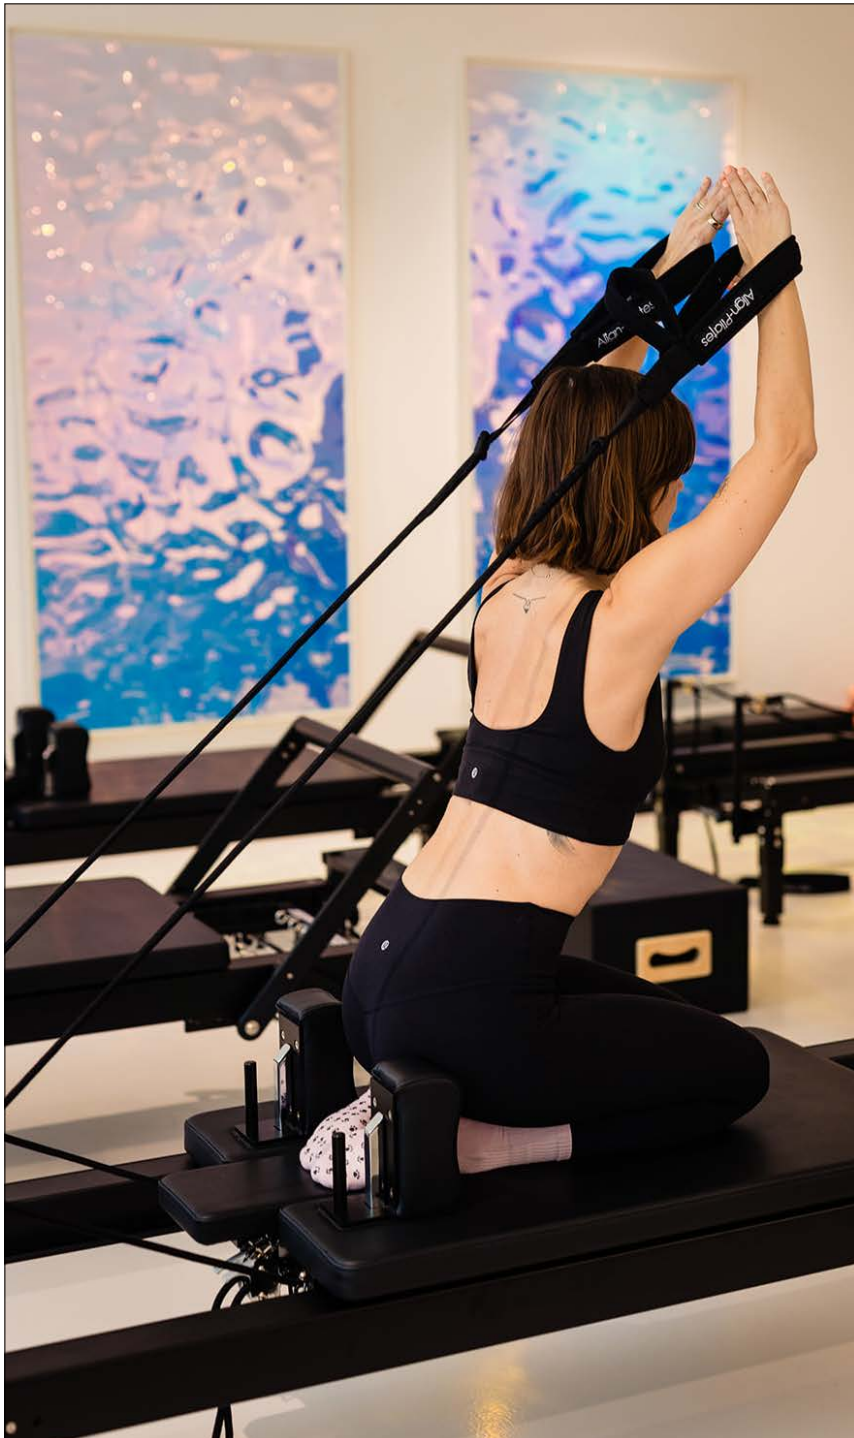

SIBU DESIGN in the studio look

Project: The Kitty Club (Austria), Photo: Alexandra Wenger / LEXIVENGAFOTO, Product: SL OCEAN Hollywood Blue

Find more of us at
www.sibu.at

SIBU | DESIGN
40

Possible combinations with project items

- 1 SL OCEAN Iceblue AR
- 3 LL TARGET METALLIC USED Sand
- 5 MS 5x5 flex Aqua

- 2 SL GRAIN Gold
- 4 SL PILLAR Hollywood Blue
- 6 SL NOTCH Gold matt