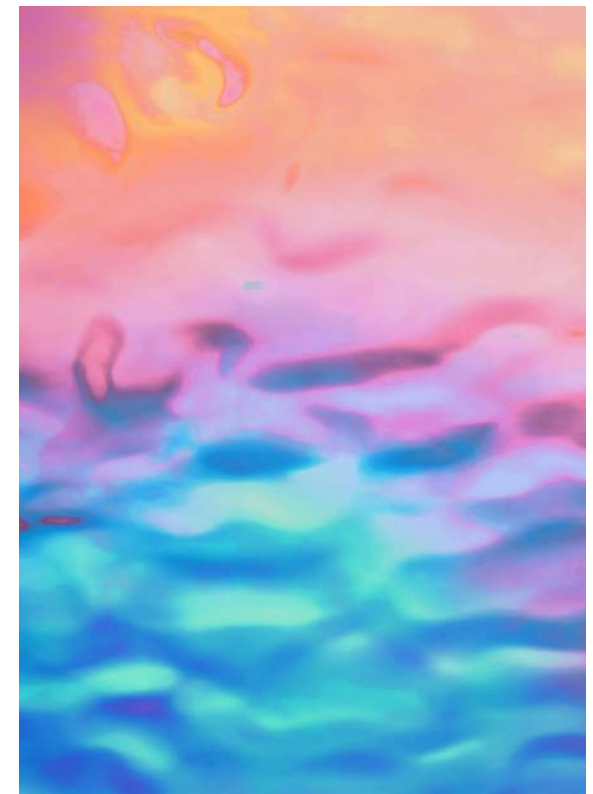

SIBU DESIGN in the studio look

Project: The Kitty Club (Austria), Photo: Alexandra Wenger / LEXIVENGAFOTO, Product: SL OCEAN Hollywood Blue

Find more of us at
www.sibu.at

SIBU | DESIGN
40

Possible combinations with project items

- 1 SL OCEAN Iceblue AR
- 3 LL TARGET METALLIC USED Sand
- 5 MS 5x5 flex Aqua

- 2 SL GRAIN Gold
- 4 SL PILLAR Hollywood Blue
- 6 SL NOTCH Gold matt