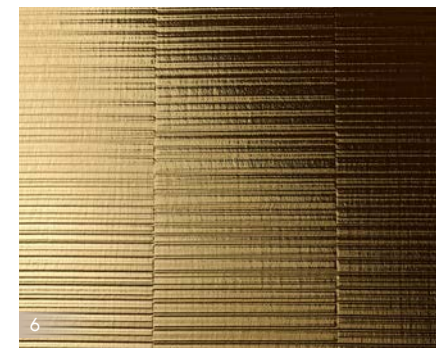

- 1 SL OCEAN Iceblue AR
- 3 LL TARGET METALLIC USED Sand
- 5 MS 5x5 flex Aqua

- 2 SL GRAIN Gold
- 4 SL PILLAR Hollywood Blue
- 6 SL NOTCH Gold matt