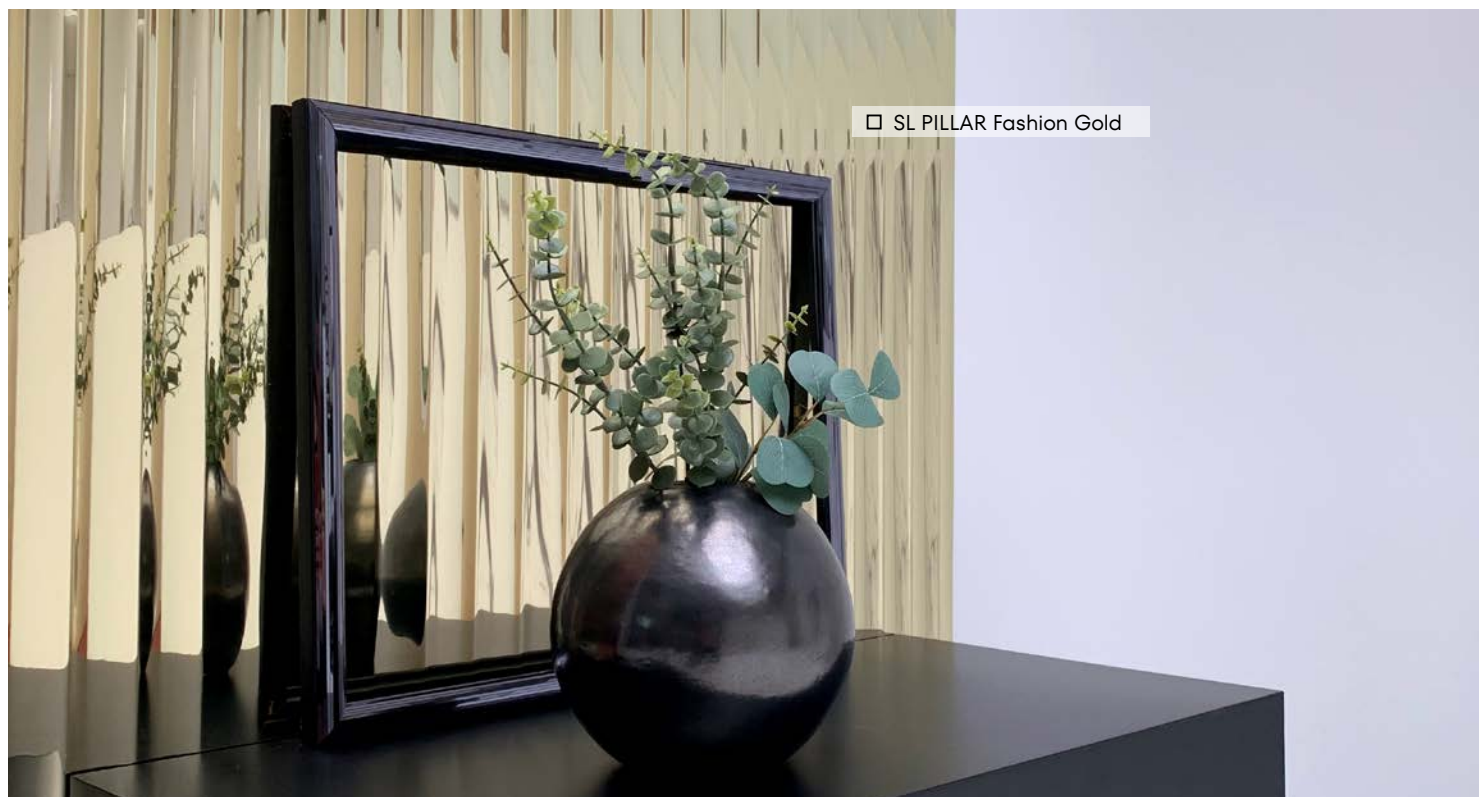

SIBU DESIGN – the place where new ideas come to life!

Project/Photo: SIBU DESIGN (Austria) / Product: SL PILLAR Fashion Gold

SL DIAMOND / SL FACET / SL PILLAR

New structures for our mirror and brushed design panels! We identify trends – and transform them into high-quality, creative surfaces. **This is how design comes to life.**

SL DIAMOND Anthracite AR

SL FACET Green Steel brushed

SL PILLAR Copper brushed

SL OCEAN - TOPSELLER

OUR TOP SELLER with depth! Inspired by the structure of the sea, SL OCEAN combines elegance, tranquillity and character. **A surface that makes design tangible.**

www.sibu.at

SL OCEAN Gold

SL OCEAN Iceblue

SL OCEAN Silver

ACOUSTIC WALL PANELS

Wall panels

Acoustic panels are in vogue – and SIBU DESIGN combines acoustics with design and mirrors – for rooms that not only sound good, but also shine.