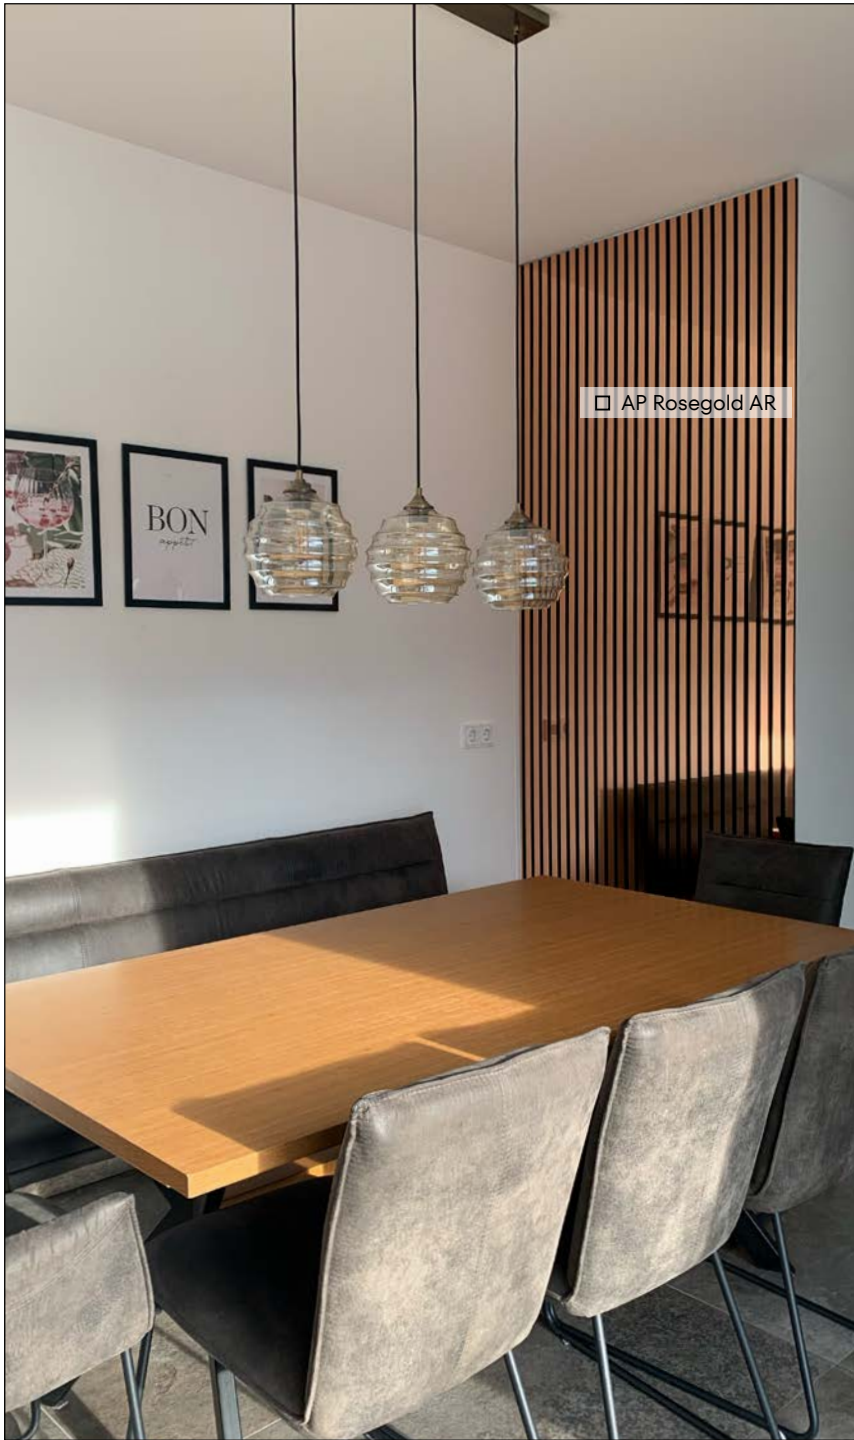

SIBU DESIGN – New Ideas for Acoustics

Project/Photo: SIBU DESIGN GmbH (Austria) / Product: AP Fashion Grey AR

□ AP Rosegold AR

□ AP MARBLE White

□ AP Copper brushed AR

□ AP Brass brushed matt AR

□ AP Anthracite AR