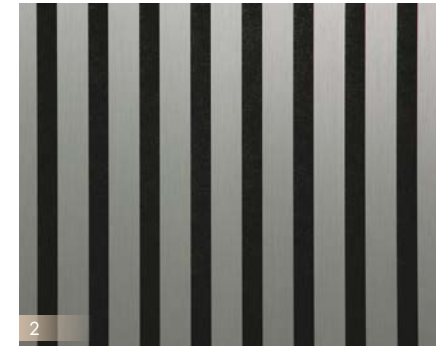

SIBU DESIGN – New Ideas for Acoustics

Project/Photo: SIBU DESIGN GmbH (Austria) / Product: AP Fashion Grey AR

□ AP Rosegold AR

□ AP MARBLE White

□ AP Copper brushed AR

□ AP Brass brushed matt AR

□ AP Anthracite AR

Find more of us at www.sibu.at

Possible combinations with project items

- 1 AP Anthracite AR
- 3 AP LIMESTONE Grey
- 5 AP Fashion Gold AR

- 2 AP Green Steel brushed
- 4 AP Copper brushed AR
- 6 AP MARBLE White