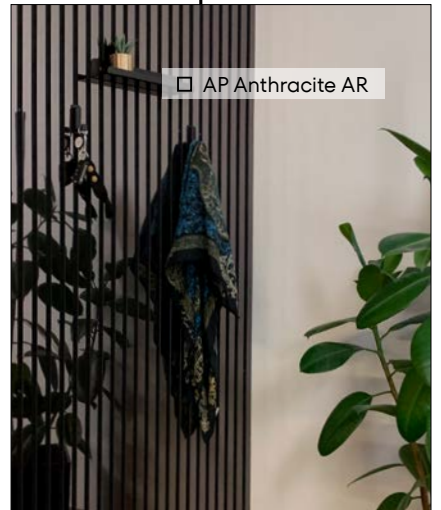

SIBU DESIGN – New Ideas for Acoustics

Project/Photo: SIBU DESIGN GmbH (Austria) / Product: AP Fashion Grey AR

□ AP Rosegold AR

□ AP MARBLE White

□ AP Copper brushed AR

□ AP Brass brushed matt AR

□ AP Anthracite AR

Find more of us at www.sibu.at

Possible combinations with project items

- 1 AP Anthracite AR
- 3 AP LIMESTONE Grey
- 5 AP Fashion Gold AR

- 2 AP Green Steel brushed
- 4 AP Copper brushed AR
- 6 AP MARBLE White