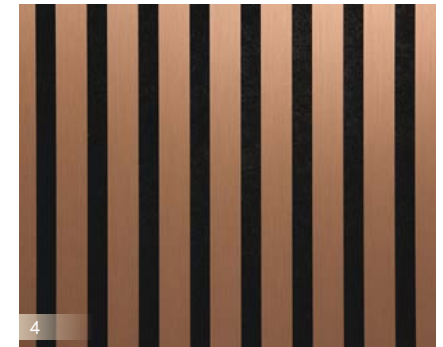

SIBU DESIGN – New Ideas for Acoustics

Project/Photo: SIBU DESIGN GmbH (Austria) / Product: AP Fashion Grey AR

□ AP Rosegold AR

□ AP MARBLE White

□ AP Copper brushed AR

□ AP Brass brushed matt AR

□ AP Anthracite AR

Find more of us at www.sibu.at

Possible combinations with project items

- 1 AP Anthracite AR
- 3 AP LIMESTONE Grey
- 5 AP Fashion Gold AR

- 2 AP Green Steel brushed
- 4 AP Copper brushed AR
- 6 AP MARBLE White