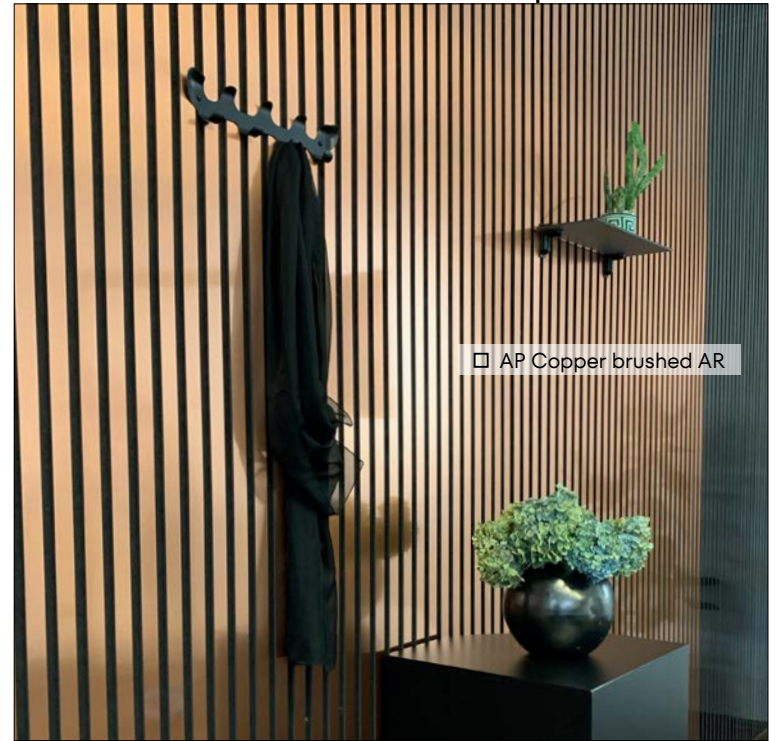

SIBU DESIGN – New Ideas for Acoustics

Project/Photo: SIBU DESIGN GmbH (Austria) / Product: AP Fashion Grey AR

□ AP Rosegold AR

□ AP MARBLE White

□ AP Copper brushed AR

□ AP Brass brushed matt AR

□ AP Anthracite AR

Find more of us at www.sibu.at

Possible combinations with project items

- 1 AP Anthracite AR
- 3 AP LIMESTONE Grey
- 5 AP Fashion Gold AR

- 2 AP Green Steel brushed
- 4 AP Copper brushed AR
- 6 AP MARBLE White