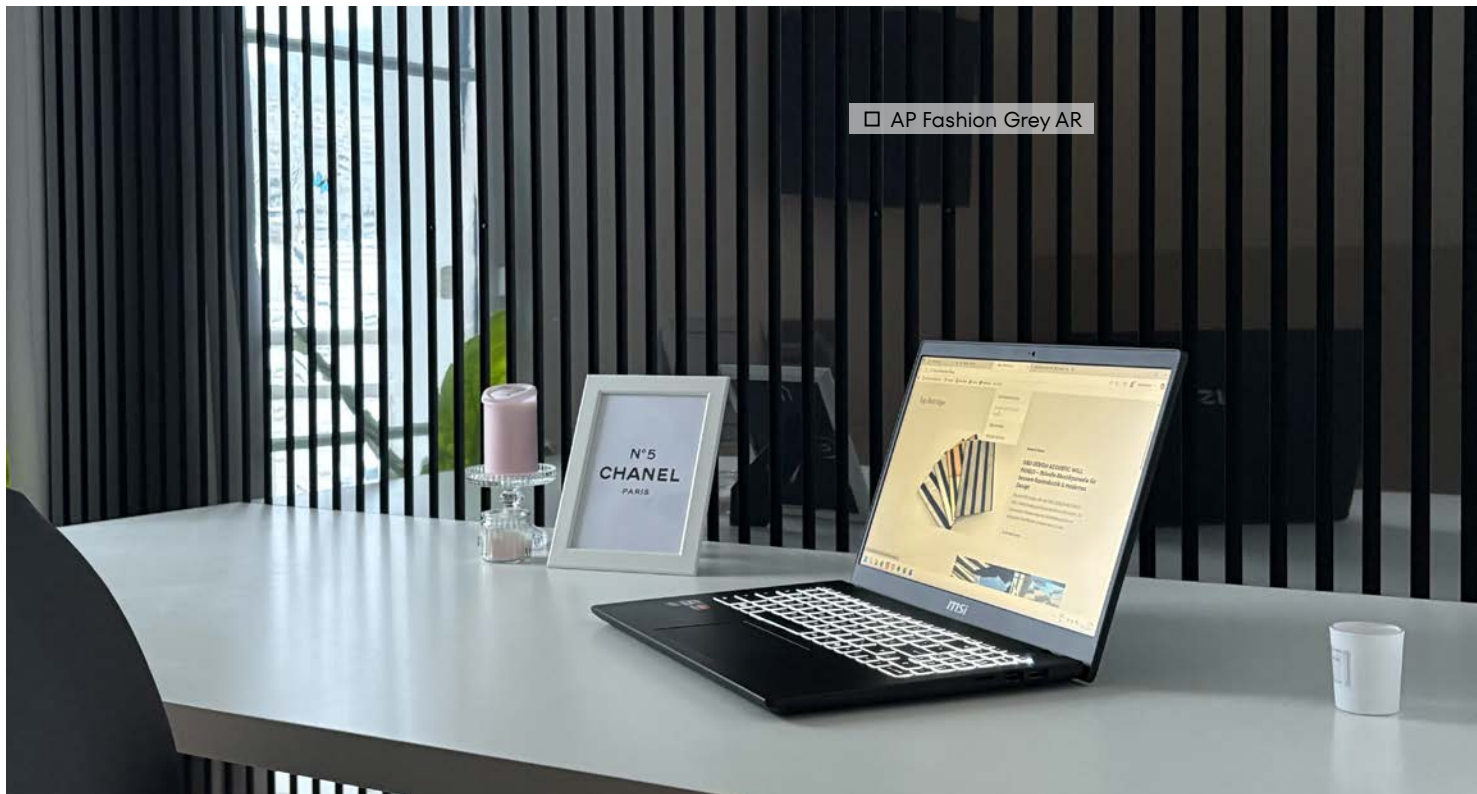

SIBU DESIGN – New Ideas for Acoustics

Project/Photo: SIBU DESIGN GmbH (Austria) / Product: AP Fashion Grey AR

□ AP Rosegold AR

□ AP MARBLE White

□ AP Copper brushed AR

□ AP Brass brushed matt AR

□ AP Anthracite AR