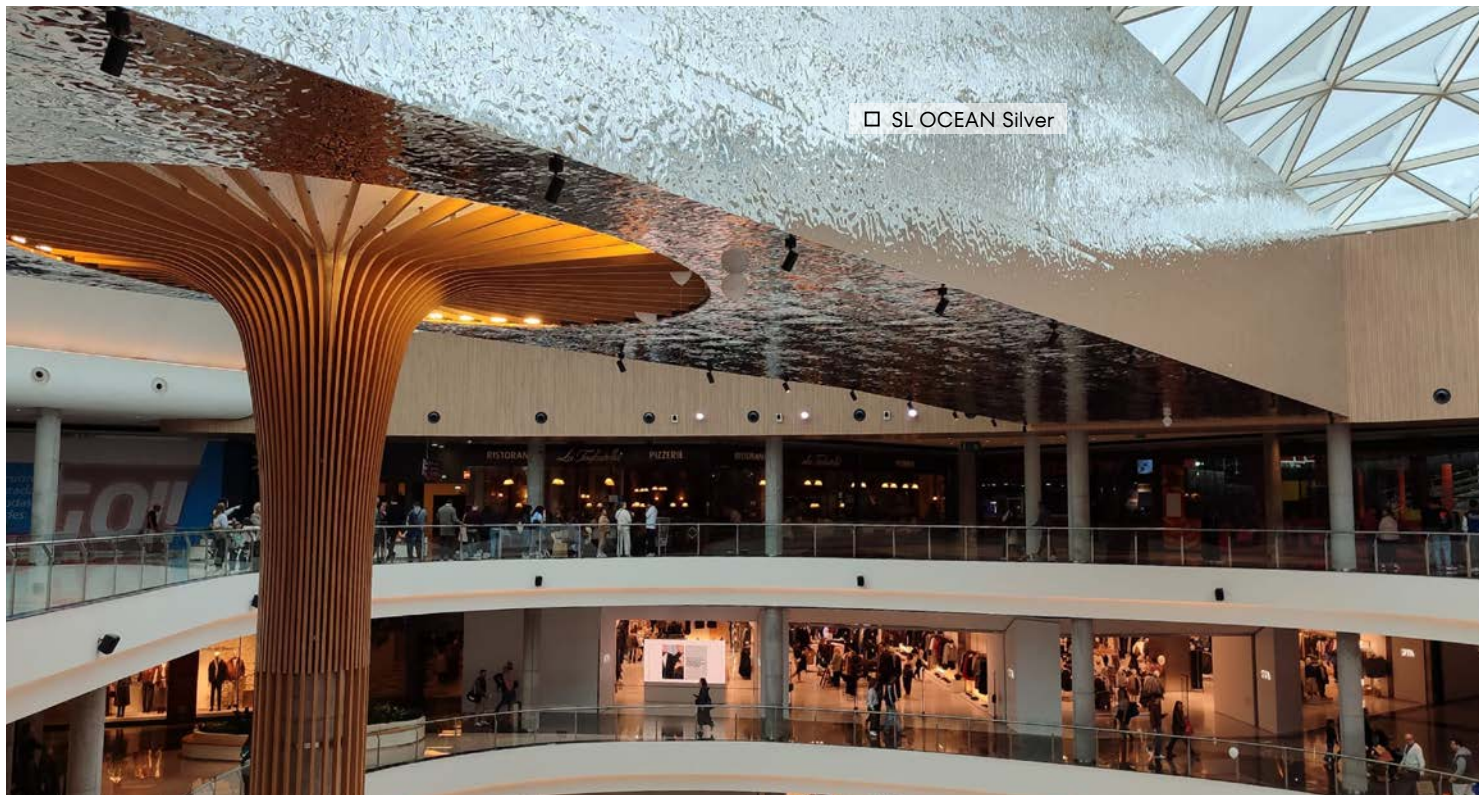

# SIBU DESIGN gives spaces character

Customer/Photo: MATERIO SOLUCIONES (Spain), Project: Marineda City, Product: SL OCEAN Silver

Find more of us at  
[www.sibu.at](http://www.sibu.at)

SIBU | DESIGN

[www.sibu.at](http://www.sibu.at)