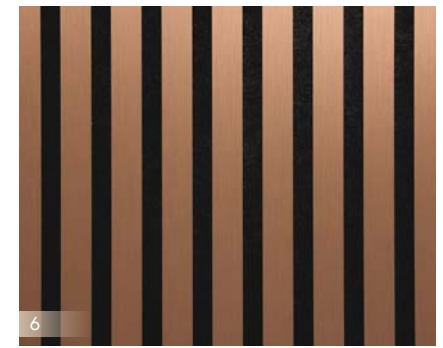

SIBU DESIGN – Copper. Crafted to Inspire.

Customer/Photo: ANKA M+N (Czechia), Project: goldengolfbrno.cz (Czechia), Product: SL WAVE 12 Copper brushed AR

Find more of us at
www.sibu.at

SIBU | DESIGN

Possible combinations with project items

- 1 SG LEGUAN Nero AR+
- 3 SL DIAMOND Copper brushed AR
- 5 DM CLASSY Black AR

- 2 DM Copper brushed AR
- 4 WL Carbonized Wood Nature
- 6 AP Copper brushed AR