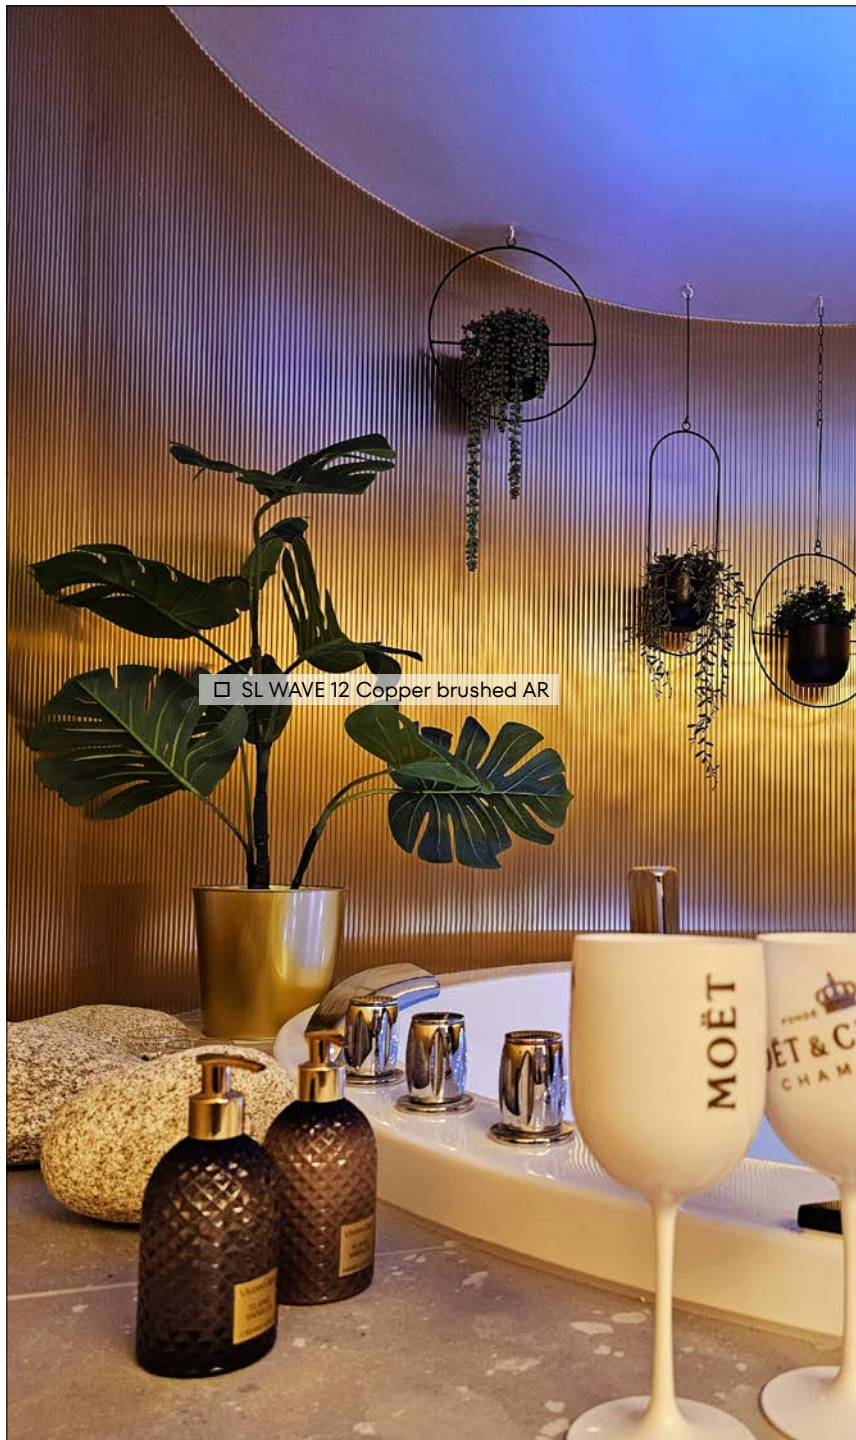

SIBU DESIGN – Copper. Crafted to Inspire.

Customer/Photo: ANKA M+N (Czechia), Project: goldengolfbrno.cz (Czechia), Product: SL WAVE 12 Copper brushed AR

Find more of us at
www.sibu.at

SIBU | DESIGN

Possible combinations with project items

- 1 SG LEGUAN Nero AR+
- 3 SL DIAMOND Copper brushed AR
- 5 DM CLASSY Black AR

- 2 DM Copper brushed AR
- 4 WL Carbonized Wood Nature
- 6 AP Copper brushed AR