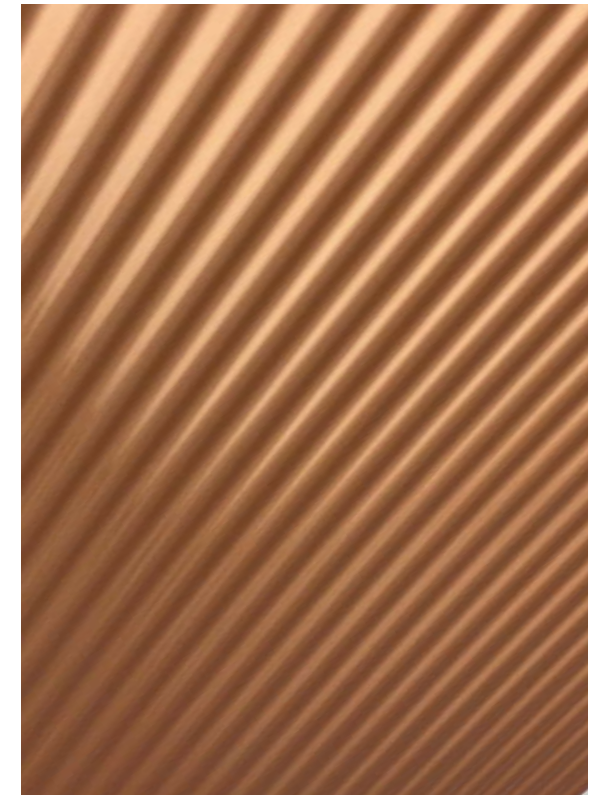

SIBU DESIGN – Copper. Crafted to Inspire.

Customer/Photo: ANKA M+N (Czechia), Project: goldengolfbrno.cz (Czechia), Product: SL WAVE 12 Copper brushed AR

Find more of us at
www.sibu.at

SIBU | DESIGN

Possible combinations with project items

- 1 SG LEGUAN Nero AR+
- 3 SL DIAMOND Copper brushed AR
- 5 DM CLASSY Black AR

- 2 DM Copper brushed AR
- 4 WL Carbonized Wood Nature
- 6 AP Copper brushed AR